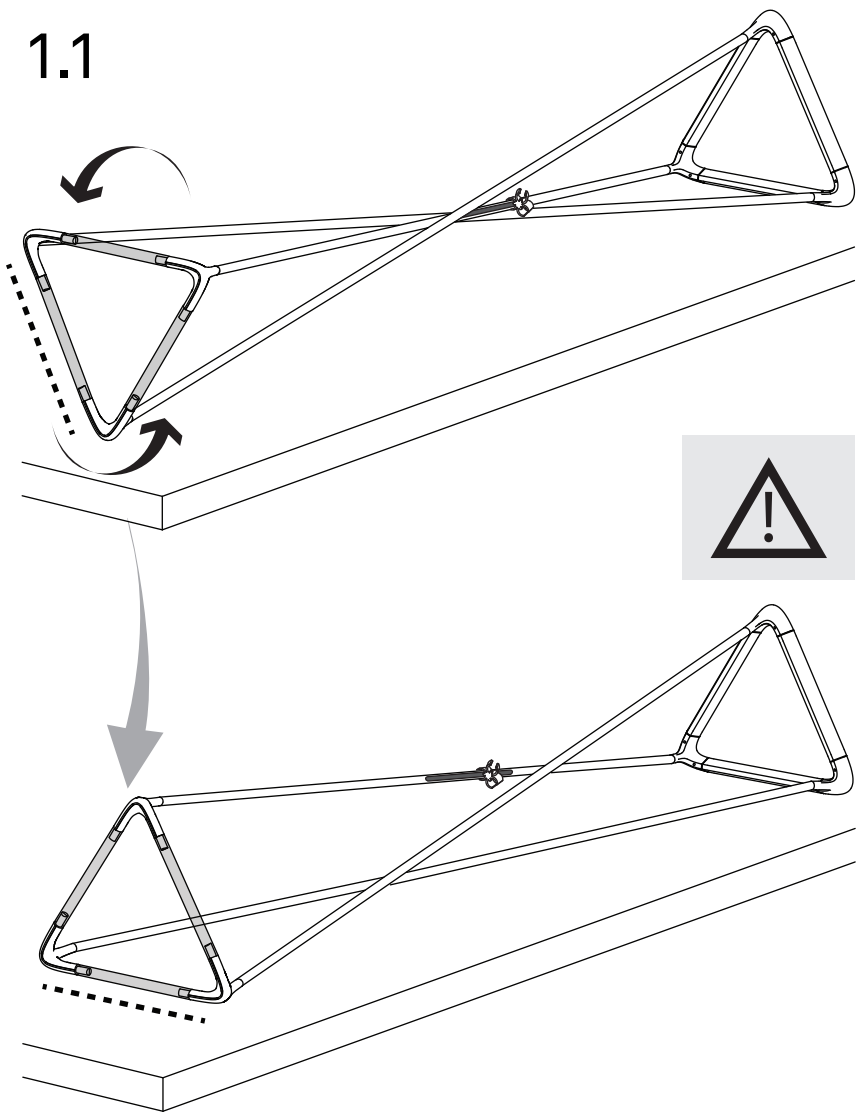

TANGO

design Francisco Gomez Paz

**LUCE
PLAN**

D77

USA - Canada - Mexico

D77TN

LED 35W
CCT: 3000 K
EEi: A
3120 lm

 3 kg

 6.6 lb

1

1.1

1.2

1.3

1.4

1.5

1.6