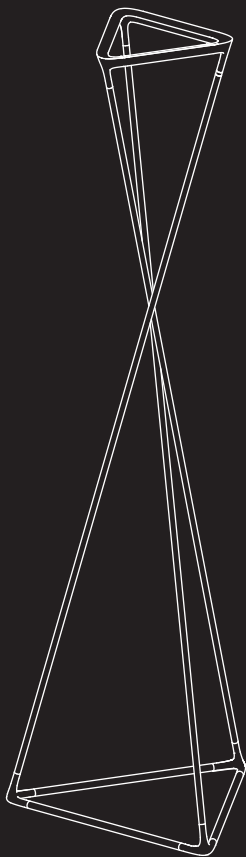

TANGO

design Francisco Gomez Paz

**LUCE
PLAN**

D77

USA - Canada - Mexico

D77TN

LED 35W
CCT: 3000 K
EEi: A
3120 lm

 3 kg

 6.6 lb

1

1.1

1.2

1.3

1.4

1.5

1.6