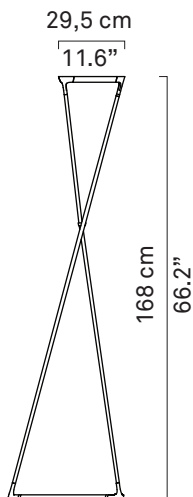

TANGO

design Francisco Gomez Paz

**LUCE
PLAN**

D77

USA - Canada - Mexico

D77TN

LED 35W
CCT: 3000 K
EEi: A
3120 lm

 3 kg

 6.6 lb

1

1.1

1.2

1.3

1.4

1.5

1.6