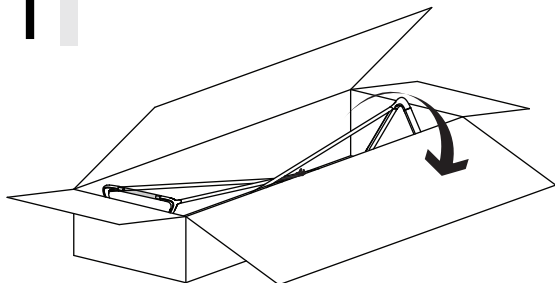

TANGO

design Francisco Gomez Paz

**LUCE
PLAN**

D77

USA - Canada - Mexico

D77TN

LED 35W
CCT: 3000 K
EEi: A
3120 lm

 3 kg

 6.6 lb

1

1.1

1.2

1.3

1.4

1.5

1.6