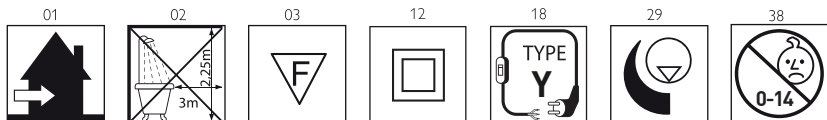

TANGO

design Francisco Gomez Paz

**LUCE
PLAN**

D77

USA - Canada - Mexico

D77TN

LED 35W
CCT: 3000 K
EEi: A
3120 lm

 3 kg