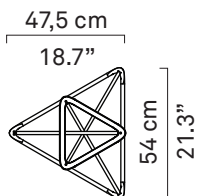

TANGO

design Francisco Gomez Paz

**LUCE
PLAN**

D77

USA - Canada - Mexico

D77TN

LED 35W
CCT: 3000 K
EEi: A
3120 lm

 3 kg

 6.6 lb

1

1.1

1.2

1.3

1.4

1.5

1.6