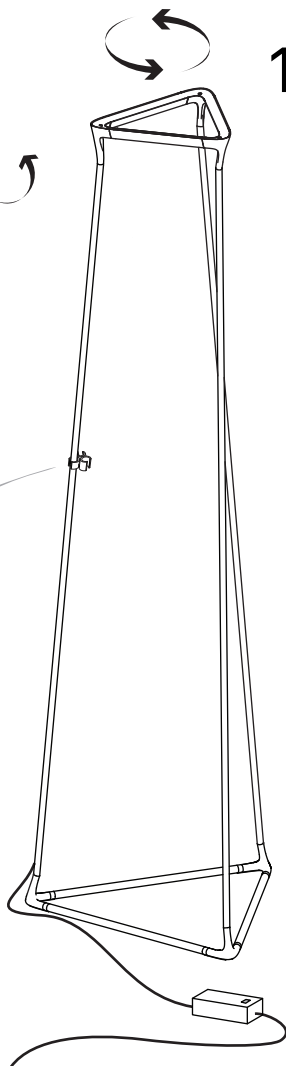

TANGO

design Francisco Gomez Paz

**LUCE
PLAN**

D77

USA - Canada - Mexico

D77TN

LED 35W
CCT: 3000 K
EEi: A
3120 lm

 3 kg

 6.6 lb

1

1.1

1.2

1.3

1.4

1.5

1.6