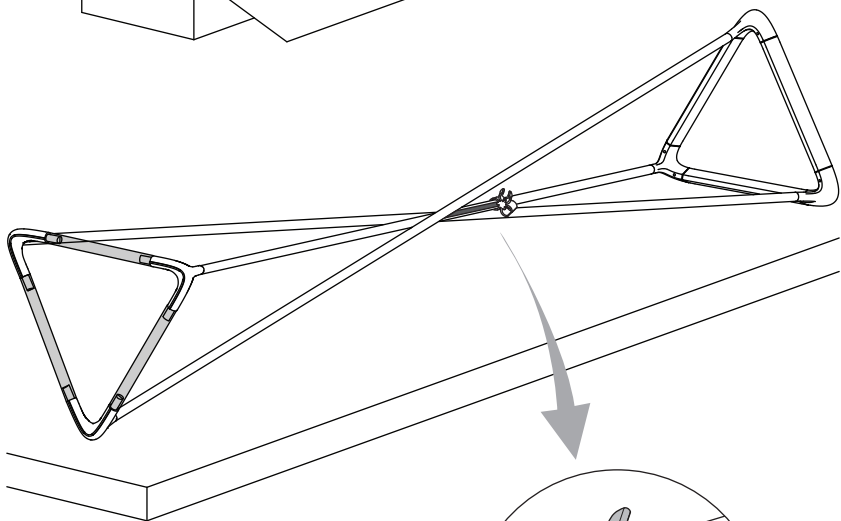

TANGO

design Francisco Gomez Paz

**LUCE
PLAN**

D77

USA - Canada - Mexico

D77TN

LED 35W
CCT: 3000 K
EEi: A
3120 lm

 3 kg

 6.6 lb

1

1.1

1.2

1.3

1.4

1.5

1.6