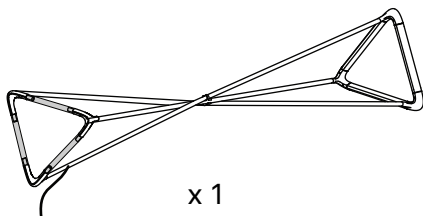

TANGO

design Francisco Gomez Paz

**LUCE
PLAN**

D77

USA - Canada - Mexico

D77TN

LED 35W
CCT: 3000 K
EEi: A
3120 lm

 3 kg

 6.6 lb

1

1.1

1.2

1.3

1.4

1.5

1.6