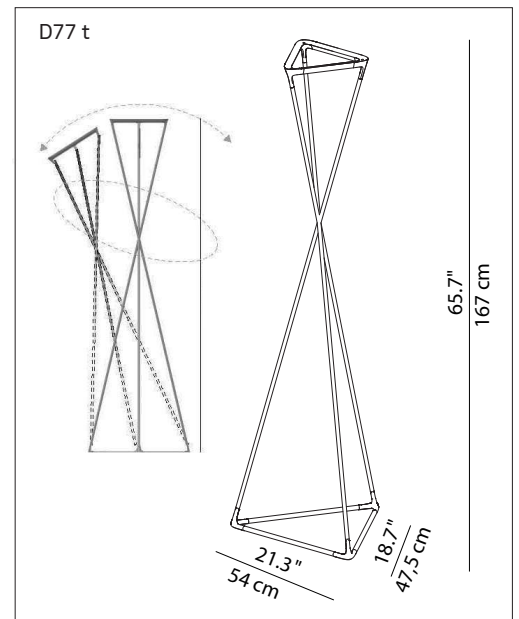

TANGO

design Francisco Gomez Paz, 2014

**LUCE
PLAN**

Type: Floor

Lamps: LED 34W Mid Power 3120lm @ 3000K sensor dimmer

Product use: Indoor

Materials: Structure in aluminium
Joints in elastomer

Colors: Black

Description: An innovative floor lamp for indirect lighting, giving the fixture a dynamic posture of variable geometry, which through a simple gesture makes it possibly to gently adjust the direction of the beam.

Rating:   220-240 V ~ 50/60 Hz IP20 EEL: A

Marking: 

Reference code: Structure
D77t 1D770T000001 black

The LED lamps cannot be changed in the luminaire