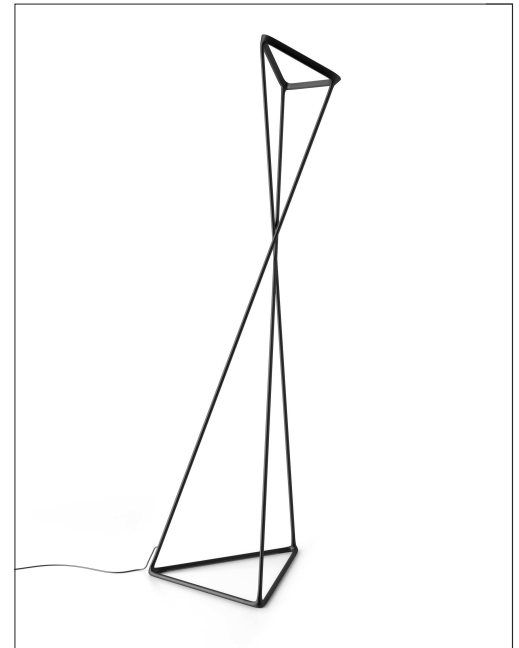

TANGO

design Francisco Gomez Paz, 2014

**LUCE
PLAN**

Type: Floor

Lamps: LED 34W Mid Power 3120lm @ 3000K sensor dimmer

Product use: Indoor

Materials: Structure in aluminium
Joints in elastomer

Colors: Black

Description: An innovative floor lamp for indirect lighting, giving the fixture a dynamic posture of variable geometry, which through a simple gesture makes it possibly to gently adjust the direction of the beam.

Rating: 220-240 V ~ 50/60 Hz IP20 EEL: A

Marking:

Reference code: Structure
D77t 1D770T000001 black