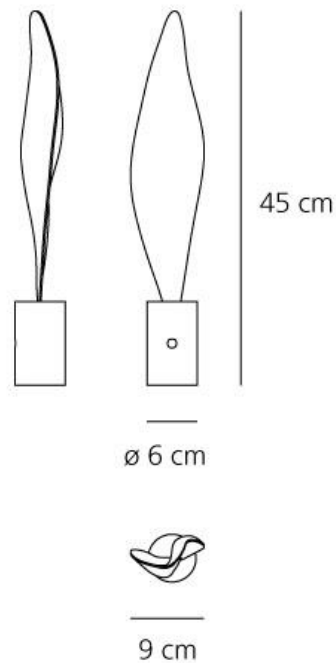

### TECHNICAL DATA SHEET

**FEATURES**

Product name:	Cosmic Leaf tavolo - Grey
Article Code:	<b>1510010A</b>
Colour:	Transparent
Material:	Chrome-plated steel, transparent methacrylate with texture, painted metal
Series:	Design
Environment:	Indoor
Area contract:	Private Residence

**OPTICS**

Emission:	Diffused
-----------	----------

**DIMENSIONS**

Width:	cm 9
Height:	cm 45
Base Diameter:	cm 6
Cutout shape:	

**LAMPS INCLUDED**

Category:	LED
Watt:	3
Typology:	Led
Color Rendering:	N/s

**DIMENSIONS****LAMP**