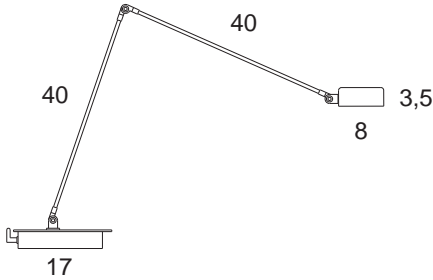

# Cloe

**Designer**

Tommaso Cimini - 1979

Table standing lamp of metal with an articulated arm, adjustable in all positions and equipped with a handy "jack" connection: base in metal with electronic transformer. 360° rotating head.

Denominazione - Name - Name **Cloe (cod. 07)**

Certificazioni - Certificates - Prüfzeichen 

Normative - Norms - Normen **EN 60-598-1 (CEI 34-21)**

Lampadina - Light sources - Leuchtmittel **MAX 50W 12V - GY6.35 (35W energy saver included)**

Classe di protezione - Protection Class - Protektionsgrad **IP20**

Imballo - Packaging - Verpackung **0,013m<sup>3</sup> - 3,1Kg**

**Col. 01**  
Nero  
Black  
Schwarz

**Col. 02**  
Bianco  
White  
Weiß