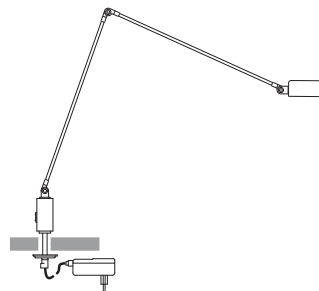

# Cloe

**Designer**

Tommaso Cimini - 1979

Table standing lamp of metal with an articulated arm, adjustable in all positions and equipped with a handy "jack" connection: base in metal with electronic transformer. 360° rotating head.

**Col. 03**  
Rosso  
Red  
Rot

**Col. 05**  
Giallo  
Yellow  
Gelb

**Col. 44**  
Nichelato  
Nickled  
Vernickelt

**Cod. 08**  
Cloe

**Cod. 10**  
Cloe Cilindro