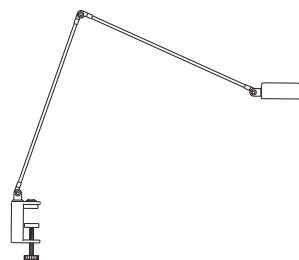

Cod. 08
Cloe