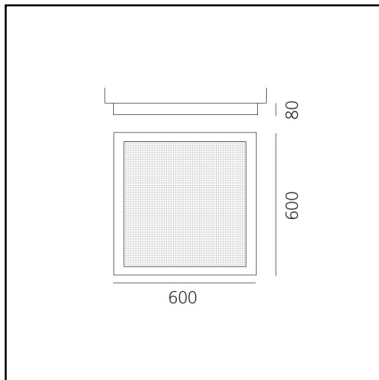

Altrove 600 Wall/ceiling LED

Carlotta de Bevilacqua

IP20  Dimmerable: 

LUMINAIRE

- Watt: **76W**
- Delivered lumens output: **3822lm**
- CCT: **3000K**
- Efficiency: **37%**
- Efficacy: **50.29lm/W**
- CRI: **90**
- Dimmable Typology: **Push**

PRODUCT CODE: 1538110A

FEATURES

- Article Code: **1538110A**
- Colour: **Aluminium**
- Installation: **WallCeiling**
- Material: **Methacrylate, aluminium**
- Series: **Design Collection**
- Environment: **Indoor**
- design by: **Carlotta de Bevilacqua**

DIMENSIONS

- Length: **cm 60**
- Width: **cm 60**
- Height: **cm 8**

SOURCES INCLUDED

- Category: **Led**
- Number: **4**
- Watt: **16.8W**
- Delivered lumens output: **3024lm**
- Color temperature (K): **3000K**
- CRI: **90**
- Color Tolerance: **MacAdam 3SDCM**
- Efficacy: **180lm/W**
- Service Life: **50000-L70**