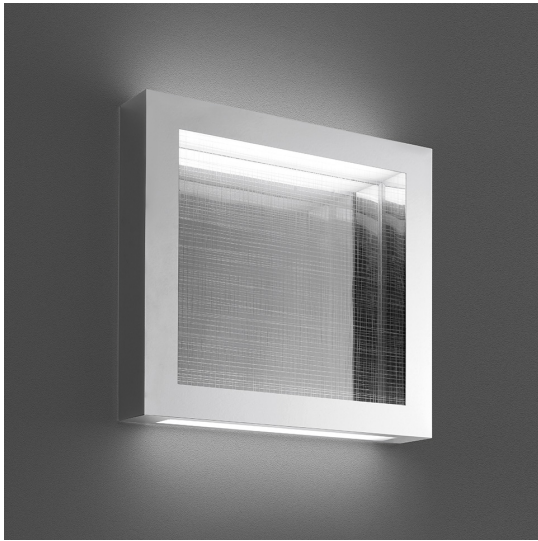

Altrove 600 Wall/ceiling LED

Carlotta de Bevilacqua

IP20  Dimmerable: 

LUMINAIRE

- Watt: **76W**
- Delivered lumens output: **3822lm**
- CCT: **3000K**
- Efficiency: **37%**
- Efficacy: **50.29lm/W**
- CRI: **90**
- Dimmable Typology: **Push**

PRODUCT CODE: 1538110A

FEATURES

- Article Code: **1538110A**
- Colour: **Aluminium**
- Installation: **WallCeiling**
- Material: **Methacrylate, aluminium**
- Series: **Design Collection**
- Environment: **Indoor**
- design by: **Carlotta de Bevilacqua**

DIMENSIONS

- Length: **cm 60**
- Width: **cm 60**
- Height: **cm 8**

SOURCES INCLUDED

- Category: **Led**
- Number: **4**
- Watt: **16.8W**
- Delivered lumens output: **3024lm**
- Color temperature (K): **3000K**
- CRI: **90**
- Color Tolerance: **MacAdam 3SDCM**
- Efficacy: **180lm/W**
- Service Life: **50000-L70**