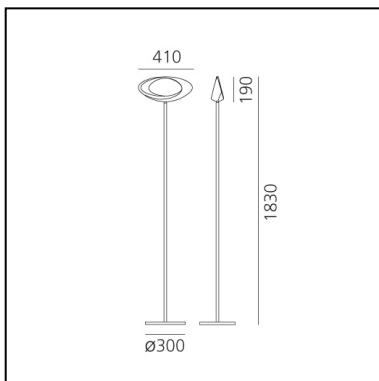

Cabildo Floor LED 3000K

Eric Solè

IP20     

LUMINAIRE

- Watt: **44W**
- Voltage: **220-240V**
- Delivered lumens output: **2824lm**
- CCT: **3000K**
- Efficiency: **73%**
- Efficacy: **64.19lm/W**
- CRI: **95**
- Dimmer Typology: **Touch Dimmer**

Notes

Lamp included. With dimmer.

DESCRIPTION

Steel base and stem; body lamp in painted die-cast aluminium. The indirect light shapes the body lamp, bringing out its winding form and giving it the astonishing appearance of a ring of light.

PRODUCT CODE: 1180010A

FEATURES

- Article Code: **1180010A**
- Colour: **White**
- Installation: **Floor**
- Material: **Aluminium, steel**
- Series: **Design Collection**
- Environment: **Indoor**
- Area contract: **Residential**
- Emission: **Indirect Diffused**
- design by: **Eric Solè**

DIMENSIONS

- Width: **cm 41**
- Height: **cm 183**
- Base Diameter: **cm 30**
- Glow Wire Test: **650°**

SOURCES INCLUDED

- Category: **Led**
- Number: **1**
- Watt: **44W**
- Color temperature (K): **3000K**
- CRI: **90**
- Color Tolerance: **MacAdam 2SDCM**