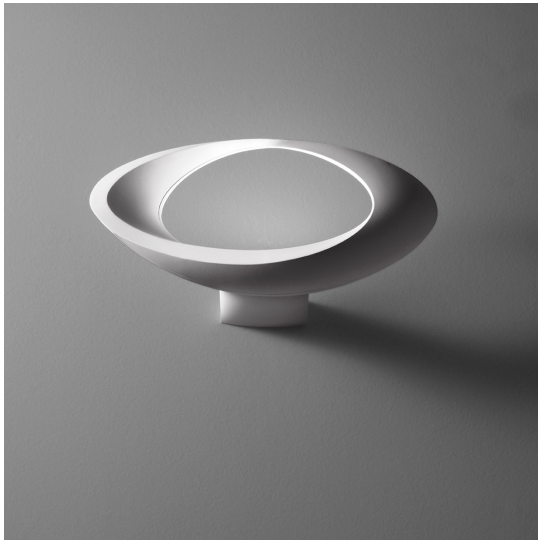

# Cabildo Wall LED 3000K

Eric Solè

IP20      Dimmerable: 

## LUMINAIRE

- Watt: **28W**
- Voltage: **220-240V**
- Delivered lumens output: **2137lm**
- CCT: **3000K**
- Efficiency: **73%**
- Efficacy: **76.32lm/W**
- CRI: **95**
- Dimmable Typology: **Push**

## DESCRIPTION

The indirect light shapes the body lamp, bringing out its winding form and giving it the astonishing appearance of a ring of light. Wall support and body lamp in painted die-cast aluminium.

## FEATURES

- Article Code: **1181010A**
- Colour: **White**
- Installation: **Wall**
- Material: **Aluminium**
- Series: **Design Collection**
- Environment: **Indoor**
- Area contract: **Residential**
- Emission: **Indirect Diffused**
- design by: **Eric Solè**