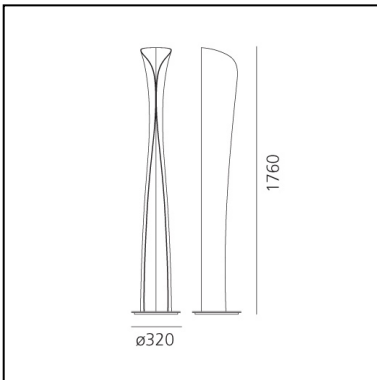

Cadmo Floor - LED - Black/White 3000K

Karim Rashid

IP20   

LUMINAIRE

- Watt: **44W**
- Voltage: **220V-240V**
- Delivered lumens output: **4003lm**
- CCT: **3000K**
- Efficiency: **90%**
- Efficacy: **90.98lm/W**
- CRI: **90**

Notes

Lamp included. With touch dimmer.

DESCRIPTION

Floor and wall lamp. A steel panel screens and releases a soft indirect light upwards together with a diffused light along the vertical aperture of the lamp. Painted steel body lamp, with cover-base in painted inox-steel. With light intensity regulator.

PRODUCT CODE: 1361010A

FEATURES

- Article Code: **1361010A**
- Colour: **Black / White**
- Installation: **Floor**
- Material: **Steel**
- Series: **Design Collection**
- Environment: **Indoor**
- Area contract: **Hospitality, Residential**
- Emission: **Indirect And Diffused**
- design by: **Karim Rashid**

DIMENSIONS

- Height: **cm 174**
- Diameter: **cm 32**

SOURCES INCLUDED

- Category: **Led**
- Number: **1**
- Watt: **44W**
- Delivered lumens output: **4042lm**
- Color temperature (K): **3000K**
- CRI: **90**
- Color Tolerance: **MacAdam 3SDCM**
- Category: **Led Retrofit**
- Number: **1**
- Watt: **10W**
- Socket: **GU10**
- Color temperature (K): **3000K**