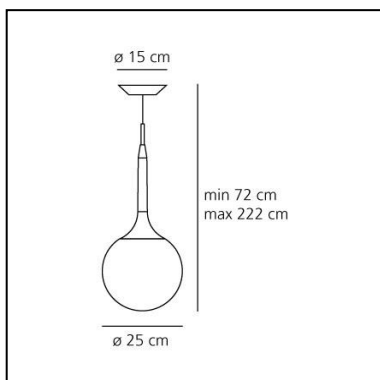

LUMINAIRE

- Watt: **13W**
- Voltage: **220V-240V**
- Delivered lumens output: **1227lm**
- Efficiency: **81%**
- Efficacy: **94.38lm/W**
- CRI: **80**

Notes

Adjustment of the luminous intensity only with dimmable bulbs.

DESCRIPTION

The spherical diffuser design is enhanced by a removable-fitting and tapering luminous stem, that makes a sweet transition from the strong diffuser light to the blind lamp structure area. Ceiling rose and stem in thermoplastic resin, blown glass diffuser.

PRODUCT CODE: 1053010A

FEATURES

- Article Code: **1053010A**
- Colour: **White**
- Installation: **Suspension**
- Material: **Blown glass, polycarbonate**
- Series: **Design Collection**
- Environment: **Indoor**
- Area contract: **Hospitality, Retail, Residential**
- Emission: **Diffused**
- design by: **Michele De Lucchi, Huub Ubbens**

DIMENSIONS

- Height: **cm 72**
- Diameter: **cm 25**
- Base Diameter: **cm 15**
- Max Height from ceiling: **cm 222**
- Glow Wire Test: **750°**

SOURCES NOT INCLUDED

- Category: **LED RETROFIT**
- Number: **1**
- Socket: **E27**