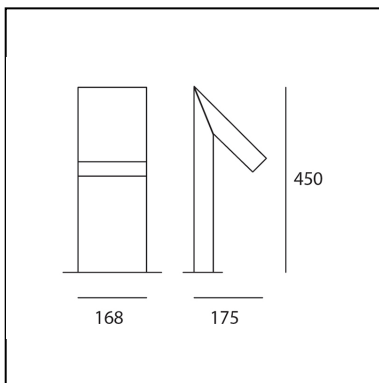

Chilone Floor 45 Gray/white

Ernesto Gismondi

IP65    

LUMINAIRE

- Watt: **8W**
- Voltage: **220V-240V**
- Delivered lumens output: **194lm**
- CCT: **3000K**
- Efficiency: **47%**
- Efficacy: **24.25lm/W**

Notes

Floor version is available in three heights and in Up model. Floor fixing with ground mounting plate.

DESCRIPTION

Floor and wall matching outdoor luminaires. It is possible to install the device with the light pointed either downwards or upwards.

DIMENSIONS

- Length: **cm 17.5**
- Width: **cm 16.8**
- Height: **cm 45**

SOURCES INCLUDED

- Category: **Led**
- Number: **1**
- Watt: **8W**
- Color temperature (K): **3000K**
- CRI: **80**