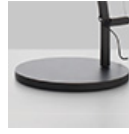

DEMETRA SUPPORTO F
GRO1741010A