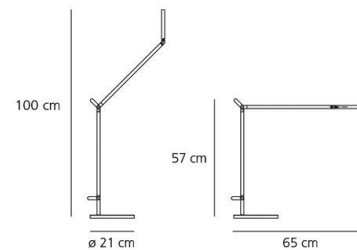

OPTICS

Emission: Direct and adjustable light

DIMENSIONS

Length:	cm 65
Height:	cm 57
Base Diameter:	cm 21
Max Extension Height:	cm 100
Max Extension Length:	cm 65
Cutout shape:	

LAMPS INCLUDED

Category:	LED
Watt:	9.5
Typology:	1
Color temperature (K):	3000K
Class:	A

DIMENSIONS

LAMP

+ - Dimmer

LUMINAIR

Watt: 9,5 W
Voltage: 220V-240V

DEMETRA LED T BASE
GRO1733010A

DEMETRA SUPPORTO T
FISSO GRO1743010A

DEMETRA MORSETTO
GRO1744010A