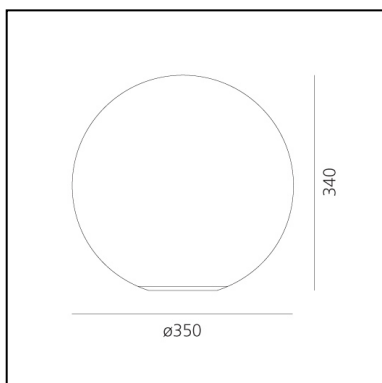

Dioscuri table 35

Michele De Lucchi

IP20   EAC  

LUMINAIRE

- Watt: **21W**
- Voltage: **220V-240V**
- Delivered lumens output: **2186lm**
- Efficiency: **89%**
- Efficacy: **104.07lm/W**
- CRI: **80**
- Dimmer Typology: **Microswitch Dimmer**

DESCRIPTION

Materials: Polycarbonate base with steel ballast; acid-etched blown glass diffuser.

PRODUCT CODE: 0147010A

FEATURES

- Article Code: **0147010A**
- Colour: **White**
- Installation: **Table**
- Material: **blown glass, polycarbonate, steel**
- Series: **Design Collection**
- Environment: **Indoor**
- Area contract: **Residential**
- Emission: **Diffused**
- design by: **Michele De Lucchi**

DIMENSIONS

- Height: **cm 34**
- Diameter: **cm 35**
- Glow Wire Test: **850°**

SOURCES NOT INCLUDED

- Category: **LED RETROFIT**
- Number: **1**
- Socket: **E27**