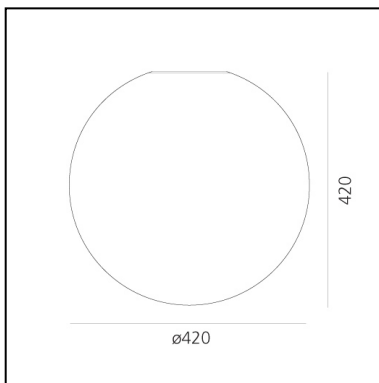

LUMINAIRE

- Watt: **21W**
- Voltage: **220V-240V**
- Delivered lumens output: **2186lm**
- Efficiency: **89%**
- Efficacy: **104.07lm/W**
- CRI: **80**

Notes

Lamp not included. The IP 65 degree of protection makes it also suitable for outdoor application.

DESCRIPTION

Materials: Thermoplastic resin ceiling support; acid-etched blown glass diffuser. IP65 rating makes it suitable also for outdoor use. (Only for 25, 35, 42 versions).

PRODUCT CODE: 0117010A

FEATURES

- Article Code: **0117010A**
- Colour: **White**
- Installation: **CeilingWall**
- Material: **Blown glass, polycarbonate**
- Series: **Design Collection, Architectural Outdoor**
- Area contract: **Hospitality, null, Residential**
- Emission: **Diffused**
- design by: **Michele De Lucchi**

DIMENSIONS

- Height: **cm 42**
- Diameter: **cm 42**
- Impact Resistance: **N.D.**
- Glow Wire Test: **850°**

SOURCES NOT INCLUDED

- Category: **LED RETROFIT**
- Number: **1**
- Socket: **E27**