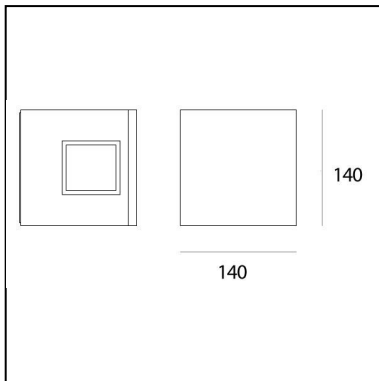

# Effetto 14 Square 4 large beams Grey/white

Ernesto Gismondi

IP65  

## Notes

Wiring to be carried out inside the terminal board by piercing an IP65 membrane grommet suitable for cables with a diameter of 6-13 mm. Painted die-cast aluminium with 3-stage outdoor treatment: nanotechnologies, antioxidant primer, polyester paint. Effective power 10,8W.

## DESCRIPTION

Light fixture with 4 light beams using monochromatic LED light sources characterized by warm colour temperature (3000K) together with light-diffusing lenses which optimize the optical performance of the beams and establish their width. Designed to create geometric lights of scenic effect, it has 4 large beams of 90°. Wall installation. Composed by lighting cap unit and terminal board fixed together by means of locking dowels. Cap in die-cast EN AB-47100 aluminium. Terminal board in reinforced polymer. Watertight gasket in silicone rubber. Locking dowels used outside the fixture in AISI 316 stainless steel. PMMA lenses siliconed flush with the cap to obtain the beam angle opening.

## DIMENSIONS

- Length: **cm 14**
- Width: **cm 14**
- Height: **cm 14**
- Impact Resistance: **IK10**
- Glow Wire Test: **650°**