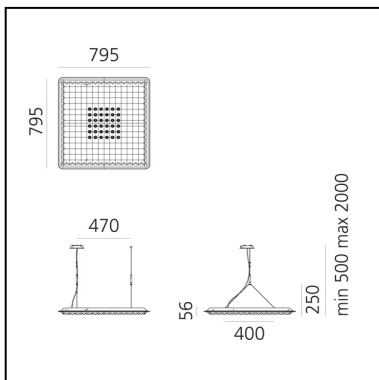

Eggboard Matrix - 800x800 - Direct - 3000K - White

Progetto CMR - Giacobone & Roj

IP20   Dimmerable: 

LUMINAIRE

- Watt: **16W**
- Delivered lumens output: **1217lm**
- CCT: **3000K**
- Efficiency: **71%**
- Efficacy: **76.06lm/W**
- CRI: **90**
- Dimmable Typology: **Dali**

Notes

UGR<19

DESCRIPTION

Suspension appliance with sound-absorbing properties ensured by a peculiar sinusoidal cross-section design of the lower surface and the use of a sound-absorbing material. Acoustic efficiency is ensured within a limited space by positioning at approximately one metre above the head of the speaker and listener. Direct emission: a board with a high number of low-voltage LEDs with rotosymmetrical reflectors ensures maximum lighting comfort. Colour temperature 3000K or 4000 K. Complies with the norms on office activities that involve the use of video-terminals (UGR

- Length: **cm 79.5**
- Width: **cm 79.5**
- Height: **cm 25**
- Weight: **kg 9.2**