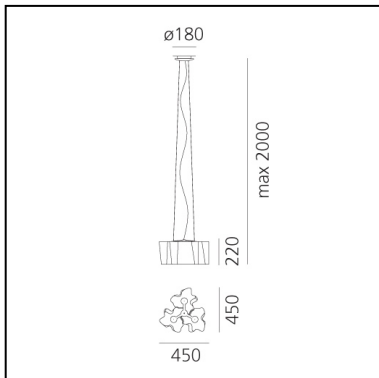

Logico Mini Suspension 3x120° - Silk Diffuser

Michele De Lucchi
Gerhard Reichert

IP20      Dimmerable: 

LUMINAIRE

- Watt: **31,5W**
- Voltage: **220V-240V**
- Delivered lumens output: **2906lm**
- Efficiency: **92%**
- Efficacy: **93.74lm/W**
- CRI: **80**

Notes

Available in four sizes and in four configurations: single, on line, 3x120° and 4x90°. Its modular shape lends itself to the creation and realisation of customized compositions, supplied as special project.

PRODUCT CODE: 0698020A

FEATURES

- Article Code: **0698020A**
- Colour: **Silk**
- Installation: **Suspension**
- Material: **Blown glass, aluminium**
- Series: **Design Collection**
- Environment: **Indoor**
- Area contract: **Hospitality, null, Office**
- Emission: **Diffused And Direct**
- design by: **Michele De Lucchi, Gerhard Reichert**

DIMENSIONS

- Length: **cm 45**
- Width: **cm 45**
- Height: **cm 22**
- Base Diameter: **cm 18**
- Max Height from ceiling: **cm 200**

SOURCES NOT INCLUDED

- Category: **LED RETROFIT**
- Number: **3**
- Watt: **10W**
- Delivered lumens output: **1055lm**
- Socket: **E27**