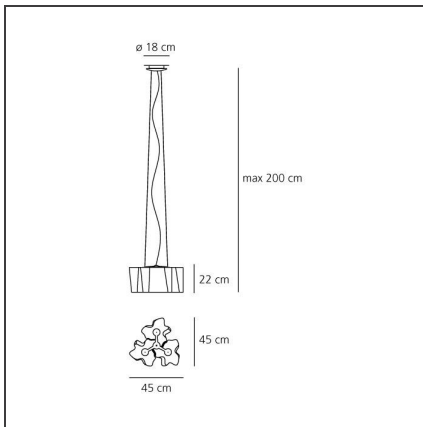

Logico Mini suspension 3x120°

IP20

Dimmerable: + -

DESIGN BY

Gerhard Reichert, Michele De Lucchi

TECHNICAL DRAWINGS

FEATURES

Article Code:	0698020A	Material:	Blown glass, aluminium
Colour:	White	Series:	Design
Installation:	Suspension	Area contract:	Hospitality, null, Office
Environment:	Indoor	Emission:	Diffused And Direct

DIMENSIONS

Length:	cm 45
Width:	cm 45
Height:	cm 22
Base Diameter:	cm 18
Max Height from ceiling:	cm 200

NOT INCLUDED SOURCES

Category:	HALO	Color Rendering:	1a
Number:	3	Color temperature (K):	2900K
Watt:	77W		
Lbs:	A60		
Socket:	E27		
Duration (h):	1000h		

ALTERNATIVE SOURCES

Category:	LED
Number:	3
Watt:	10W
Delivered lumens output (lm):	1055lm
Type:	2
Socket:	E27
Class:	A

LUMINAIRE

Watt:	231W	Delivered lumens output (lm):	3540lm
Voltage:	220V-240V	CCT:	2900K

Notes

Available in four sizes and in four configurations: single, on line, 3x120° and 4x90°. Its modular shape lends itself to the creation and realisation of customized compositions, supplied as special project.