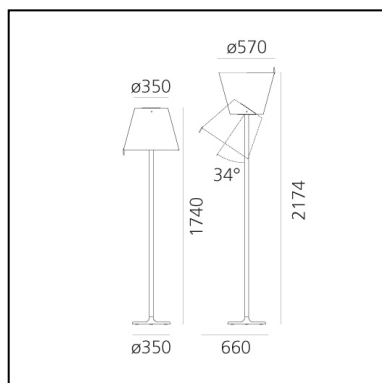

Melampo Mega - Grey

Adrien Gardère

IP20     Dimmerable: 

LUMINAIRE

- Watt: **42W**
- Voltage: **220V-240V**
- Delivered lumens output: **3043lm**
- Efficiency: **62%**
- Efficacy: **72.45lm/W**
- CRI: **80**

Notes

With dimmer. Adjustable diffuser into three different positions.

DESCRIPTION

Base in painted zamac; painted aluminium stem; diffuser in silk satin fabric on a plastic frame.

PRODUCT CODE: 0577010A

FEATURES

- Article Code: **0577010A**
- Colour: **Grey**
- Installation: **Floor**
- Material: **Aluminium, zamak, silk satin fabric and technopolymer**
- Series: **Design Collection**
- Environment: **Indoor**
- Area contract: **Hospitality, Residential**
- Emission: **Direct, Diffused Adjustable, indirect**
- design by: **Adrien Gardère**

DIMENSIONS

- Height: **cm 174**
- Diameter: **cm 57**
- Base Diameter: **cm 35**
- Max Extension Height: **cm 217**
- Inclination: **cm 34**
- Impact Resistance: **N/D**
- Glow Wire Test: **650°**

SOURCES NOT INCLUDED