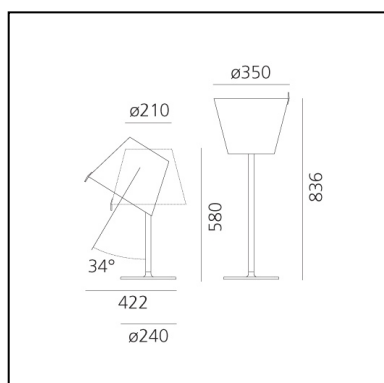

Melampo Table - Grey

Adrien Gardère

IP20      

LUMINAIRE

- Watt: **34W**
- Voltage: **220V-240V**
- Delivered lumens output: **2279lm**
- Efficiency: **58%**
- Efficacy: **67.03lm/W**
- CRI: **80**

Notes

Adjustable diffuser into three different positions.

DESCRIPTION

Base in painted zamac; painted aluminium stem; diffuser in silk satin fabric on a plastic frame.

PRODUCT CODE: 0315010A

FEATURES

- Article Code: **0315010A**
- Colour: **Grey**
- Installation: **Table**
- Material: **Aluminium, zamak, silk satin fabric and technopolymer**
- Series: **Design Collection**
- Environment: **Indoor**
- Area contract: **Hospitality, Residential**
- Emission: **Diffused And Direct, indirect**
- design by: **Adrien Gardère**

DIMENSIONS

- Height: **cm 58**
- Diameter: **cm 35**
- Base Diameter: **cm 24**
- Max Extension Height: **cm 83.6**
- Impact Resistance: **N/D**
- Glow Wire Test: **650°**

SOURCES NOT INCLUDED

- Category: **LED RETROFIT**
- Number: **2**
- Watt: **17W**
- Socket: **E27**