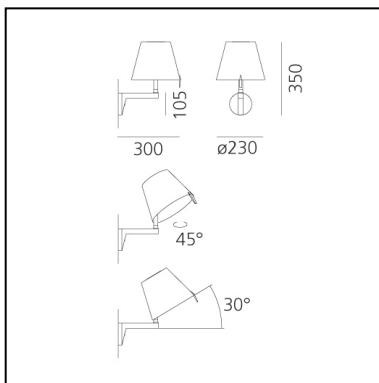

Melampo Wall - Bronze Ecrù with switch

Adrien Gardère

IP20     Dimmerable: 

LUMINAIRE

- Watt: **5W**
- Voltage: **220V-240V**
- Delivered lumens output: **349lm**
- Efficiency: **74%**
- Efficacy: **69.81lm/W**
- CRI: **80**

Notes

Adjustable diffuser into two different positions. With on-off switch on body Imp.

PRODUCT CODE: 0721020A

FEATURES

- Article Code: **0721020A**
- Colour: **Ecrù**
- Installation: **Wall**
- Material: **Technopolymer, silk satin fabric, aluminium**
- Series: **Design Collection**
- Environment: **Indoor**
- Area contract: **Hospitality, Residential**
- Emission: **Dual Emission**
- design by: **Adrien Gardère**

DIMENSIONS

- Width: **cm 30**
- Height: **cm 35**
- Diameter: **cm 23**
- Base Diameter: **cm 10.5**
- Inclination: **cm 30**
- Rotation: **45°**
- Glow Wire Test: **650°**

SOURCES NOT INCLUDED

- Category: **LED RETROFIT**
- Number: **1**
- Watt: **6W**
- Socket: **E14**