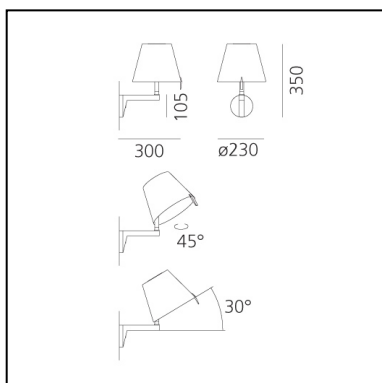

Melampo Wall - Bronze Ecrù

Adrien Gardère

PRODUCT CODE: 0720020A

FEATURES

- Article Code: **0720020A**
- Colour: **Ecrù**
- Installation: **Wall**
- Material: **Technopolymer, silk satin fabric, aluminium**
- Series: **Design Collection**
- Environment: **Indoor**
- Area contract: **Hospitality, Residential**
- Emission: **Dual Emission**
- design by: **Adrien Gardère**

DIMENSIONS

- Width: **cm 30**
- Height: **cm 35**
- Diameter: **cm 23**
- Base Diameter: **cm 10.5**
- Inclination: **cm 30**
- Rotation: **45°**
- Glow Wire Test: **650°**

SOURCES NOT INCLUDED

- Category: **LED RETROFIT**
- Number: **1**
- Watt: **6W**
- Socket: **E14**

IP20      Dimmerable: 

LUMINAIRE

- Watt: **5W**
- Voltage: **220V-240V**
- Delivered lumens output: **349lm**
- Efficiency: **74%**
- Efficacy: **69.81lm/W**
- CRI: **80**

Notes

Adjustable diffuser into two different positions.