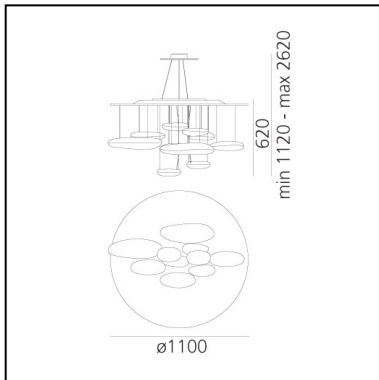

Mercury Suspension LED 2700K

Ross Lovegrove

IP20       Dimmerable: 

LUMINAIRE

- Watt: **58W**
- Voltage: **220V-240V**
- Delivered lumens output: **2893lm**
- CCT: **2700K**
- Efficiency: **54%**
- Efficacy: **49.88lm/W**
- CRI: **90**
- Dimmable Typology: **Push**

Notes

Its modular shape lends itself to the creation and realisation of customized compositions, supplied as special project.

DESCRIPTION

A ceiling fixture that places a floating assembly of large pebbles below a simple modern aluminium disc. These in turn reflect each other bouncing light between their taugth bio - morphic surfaces and reflecting the environment around them. During the day the piece acts as a sculptural object reflecting the dynamics of natural light and the movement of people around them. Die-cast aluminium lighting units; reflective units made of injection-moulded thermoplastic material with metallic finish; stainless steel reflector. Dimmable (SwitchDim).

PRODUCT CODE: 1367W10A

FEATURES

- Article Code: **1367W10A**
- Colour: **Polished chrome**
- Installation: **Suspension**
- Material: **Aluminium, ABS, steel**
- Series: **Design Collection, Hydro**
- Environment: **Indoor**
- Area contract: **Hospitality, Office, Residential**
- Emission: **Indirect**
- design by: **Ross Lovegrove**

DIMENSIONS

- Height: **cm 60**
- Diameter: **cm 110**
- Max Height from ceiling: **cm 200**
- Glow Wire Test: **650°**

SOURCES INCLUDED

- Category: **Led**
- Number: **2**
- Watt: **23.62W**
- Delivered lumens output: **2656lm**
- Color temperature (K): **2700K**
- CRI: **90**
- Color Tolerance: **MacAdam 2SDCM**
- Efficacy: **112lm/W**
- Service Life: **50000-L70**