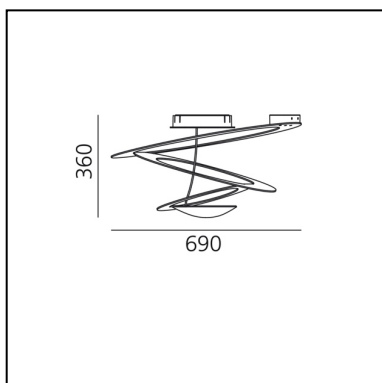

LUMINAIRE

- Watt: **44W**
- Voltage: **220V-240V**
- Delivered lumens output: **3097lm**
- CCT: **2700K**
- Efficiency: **82%**
- Efficacy: **70.39lm/W**
- CRI: **90**
- Dimmable Typology: **Push**

DESCRIPTION

Pirce's award-winning design is one of Artemide's top sellers. Originally released in halogen, its light source has been reimaged to incorporate a high quality, energy-efficient LED light source.

Pirce is not only an elegant light source, it is an alluring decoration with a strong sense of presence turned on or off. Its slim disc merges softly into flowing twirls that spiral downwards to create alluring lighting effects.

PRODUCT CODE: 1255W10A

FEATURES

- Article Code: **1255W10A**
- Colour: **White**
- Installation: **Ceiling**
- Material: **Aluminum**
- Series: **Design Collection**
- Environment: **Indoor**
- Area contract: **Residential**
- Emission: **Indirect**
- design by: **Giuseppe Maurizio Scutellà**

DIMENSIONS

- Height: **cm 36**
- Diameter: **cm 67**
- Glow Wire Test: **650°**

SOURCES INCLUDED

- Category: **Led**
- Number: **1**
- Watt: **37W**
- Delivered lumens output: **3761lm**
- Color temperature (K): **2700K**
- CRI: **90**
- Color Tolerance: **MacAdam 2SDCM**