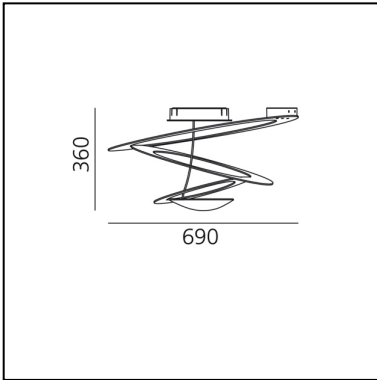

Pirce Mini Ceiling - White

Giuseppe Maurizio Scutellà

IP20    Dimmerable:  +  -

LUMINAIRE

- Watt: **330W**
- Voltage: **220V-240V**
- Delivered lumens output: **3686lm**
- Efficiency: **64%**
- Efficacy: **11.17lm/W**
- CRI: **100**

PRODUCT CODE: 1247010A

FEATURES

- Article Code: **1247010A**
- Colour: **White**
- Installation: **Ceiling**
- Material: **Aluminum**
- Series: **Design Collection**
- Environment: **Indoor**
- Area contract: **Residential**
- Emission: **Indirect**
- design by: **Giuseppe Maurizio Scutellà**

DIMENSIONS

- Height: **cm 36**
- Diameter: **cm 69**
- Glow Wire Test: **650°**

NOT INCLUDED SOURCES

- Category: **HALO**
- Number: **1**
- Lbs: **R7s**
- Watt: **330W**
- Color temperature (K): **2950K**
- Class: **A**