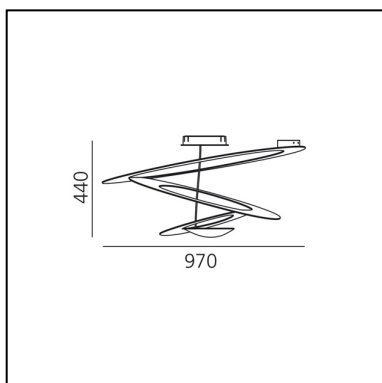

Pirce Ceiling - White

Giuseppe Maurizio Scutellà

IP20    Dimmerable:  +  -

LUMINAIRE

- Watt: **330W**
- Voltage: **220V-240V**
- Delivered lumens output: **4087lm**
- Efficiency: **71%**
- Efficacy: **12.38lm/W**
- CRI: **100**

PRODUCT CODE: 1242010A

FEATURES

- Article Code: **1242010A**
- Colour: **White**
- Installation: **Ceiling**
- Material: **Aluminum**
- Series: **Design Collection**
- Environment: **Indoor**
- Area contract: **Residential**
- Emission: **Indirect**
- design by: **Giuseppe Maurizio Scutellà**

DIMENSIONS

- Width: **cm 97**
- Height: **cm 44**
- Glow Wire Test: **650°**

NOT INCLUDED SOURCES

- Category: **HALO**
- Number: **1**
- Lbs: **R7s**
- Watt: **330W**
- Color temperature (K): **2950K**
- Class: **A**