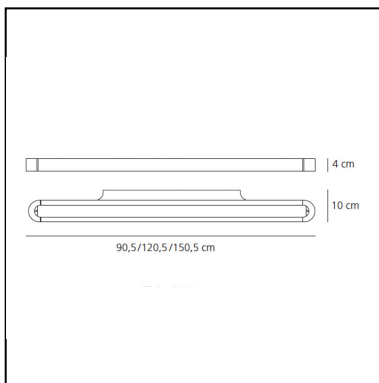

LUMINAIRE

- Watt: **51W**
- Voltage: **220-240V**
- Delivered lumens output: **5772lm**
- CCT: **3000K**
- Efficiency: **79%**
- Efficacy: **113.18lm/W**
- CRI: **80**
- Dimmable Typology: **Push**

DESCRIPTION

PRODUCT CODE: 1918010A

FEATURES

- Article Code: **1918010A**
- Colour: **White**
- Installation: **Wall**
- Material: **Aluminium, methacrylate, polycarbonate**
- Series: **Design Collection**
- Environment: **Indoor**
- Area contract: **Hospitality**
- Emission: **Direct/indirect**
- design by: **Neil Poulton**

DIMENSIONS

- Length: **cm 120**
- Width: **cm 10**
- Height: **cm 4**
- Glow Wire Test: **750°C**

SOURCES INCLUDED

- Category: **Led**
- Number: **7**
- Watt: **6.72W**
- Delivered lumens output: **1014lm**
- Color temperature (K): **3000K**
- CRI: **80**
- Color Tolerance: **MacAdam 3SDCM**
- Efficacy: **151lm/W**
- Service Life: **50000-L70**