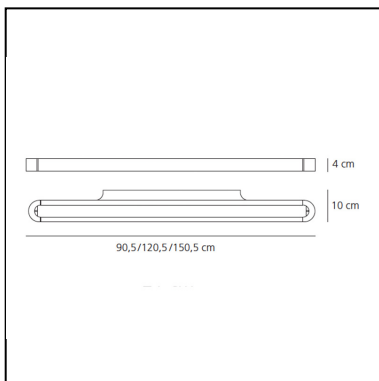

Talo Wall 150 - Dimmable - Silver

Neil Poulton

IP20     Dimmerable: 

LUMINAIRE

- Watt: **60W**
- Voltage: **220-240V**
- Delivered lumens output: **6711lm**
- CCT: **3000K**
- Efficiency: **79%**
- Efficacy: **111.84lm/W**
- CRI: **80**
- Dimmable Typology: **Push**

DESCRIPTION

PRODUCT CODE: 1920020A

FEATURES

- Article Code: **1920020A**
- Colour: **silver**
- Installation: **Wall**
- Material: **Aluminium, methacrylate, polycarbonate**
- Series: **Design Collection**
- Environment: **Indoor**
- Area contract: **Hospitality**
- Emission: **Direct/indirect**
- design by: **Neil Poulton**

DIMENSIONS

- Length: **cm 150**
- Width: **cm 10**
- Height: **cm 4**
- Glow Wire Test: **750°C**

SOURCES INCLUDED

- Category: **Led**
- Number: **1**
- Watt: **60W**
- Delivered lumens output: **7920lm**
- Color temperature (K): **3000K**
- CRI: **80**
- Color Tolerance: **3SDCM**
- Efficacy: **132lm/W**