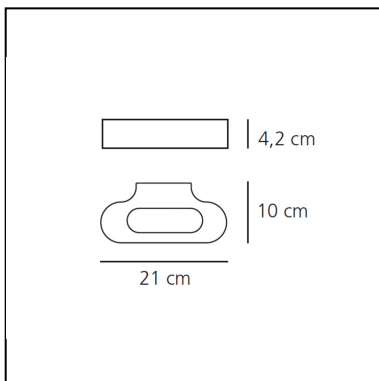

Talo Wall - 2700K - Silver

Neil Poulton

IP20     Dimmerable: +  -

LUMINAIRE

- Watt: **20W**
- Voltage: **220-240V**
- Delivered lumens output: **1674lm**
- CCT: **2700K**
- Efficiency: **79%**
- Efficacy: **83.70lm/W**
- CRI: **90**
- Dimmable Typology: **Push**

DESCRIPTION

PRODUCT CODE: 0615W20A

FEATURES

- Article Code: **0615W20A**
- Colour: **Silver**
- Installation: **Wall**
- Material: **Aluminium, methacrylate, polycarbonate**
- Series: **Design Collection**
- Environment: **Indoor**
- Area contract: **Hospitality**
- Emission: **Direct/indirect**
- design by: **Neil Poulton**

DIMENSIONS

- Length: **cm 21**
- Width: **cm 10**
- Height: **cm 4.2**
- Glow Wire Test: **750°C**

SOURCES INCLUDED

- Category: **Led**
- Number: **1**
- Watt: **20W**
- Color temperature (K): **2700K**
- CRI: **90**