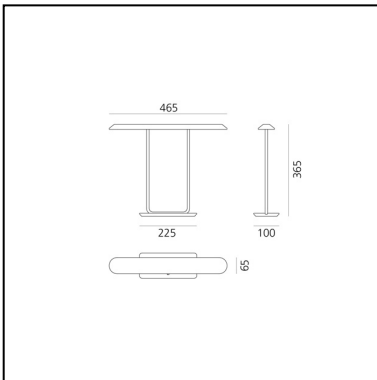

Tempio - Bronze

Atelier Oi

IP20 

LUMINAIRE

- Watt: **14W**
- Delivered lumens output: **524lm**
- CCT: **3000K**
- Efficiency: **52%**
- Efficacy: **37.39lm/W**
- CRI: **90**
- Dimmer Typology: **Optical Touch Dimmer**

DESCRIPTION

"Tempio light draws its inspiration from Japanese temples, from their calm philosophy, their colours and portico forms."

PRODUCT CODE: 0052010A

FEATURES

- Article Code: **0052010A**
- Colour: **Bronze**
- Installation: **Table**
- Material: **Aluminium, steel**
- Series: **Design Collection**
- Environment: **Indoor**
- Emission: **Direct**
- design by: **Atelier Oi**

DIMENSIONS

- Length: **cm 46.5**
- Width: **cm 6.5**
- Height: **cm 36.5**
- Base Length: **cm 22.5**
- Base Width: **cm 10**

SOURCES INCLUDED

- Category: **Led**
- Number: **1**
- Watt: **14W**
- Color temperature (K): **3000K**
- CRI: **80**