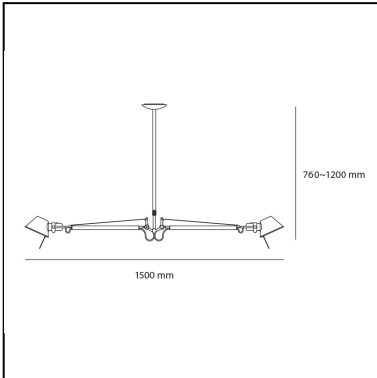

Tolomeo Suspension 2 Bracci

Michele De Lucchi
Giancarlo Fassina

LUMINAIRE

- Watt: **21W**
- Voltage: **220V-240V**
- Delivered lumens output: **1230lm**
- Efficiency: **50%**
- Efficacy: **58.56lm/W**
- CRI: **80**

Notes

Possibility to mount LED source on E27 Socket

DESCRIPTION

Cantilevered arms in polished aluminium; diffuser in matt anodised aluminium; joints in polished aluminium. The code refers to the luminaire's body only

PRODUCT CODE: A036400

FEATURES

- Article Code: **A036400**
- Colour: **Aluminium**
- Installation: **Suspension**
- Material: **Aluminium**
- Series: **Design Collection**
- design by: **Michele De Lucchi, Giancarlo Fassina**

DIMENSIONS

- Width: **cm 150**
- Height: **cm 76**
- Max Height from ceiling: **cm 120**

SOURCES NOT INCLUDED

- Category: **LED RETROFIT**
- Number: **2**
- Watt: **8W**
- Socket: **E27**