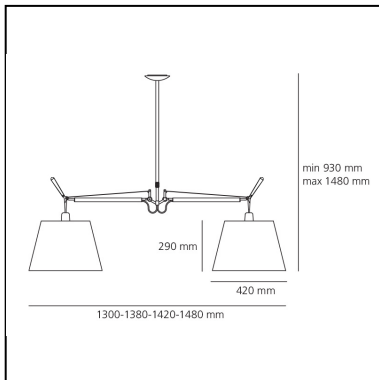

Tolomeo Suspension Basculante 2 Bracci - Body Lamp

Michele De Lucchi
Giancarlo Fassina

IP20    Dimmerable: 

LUMINAIRE

- Watt: **42W**
- Voltage: **220V-240V**
- Delivered lumens output: **4253lm**
- Efficiency: **87%**
- Efficacy: **101.25lm/W**
- CRI: **80**

Notes

Possibility to mount LED source on E27 Socket. Complete lamp consists of body lamp + accessories

DESCRIPTION

Cantilevered arms in polished aluminium; diffuser in parchment paper on a plastic frame, joints in polished aluminium. The code refers to the luminaire's body only

DIMENSIONS

- Width: **cm 130**
- Height: **cm 93**
- Diameter: **cm 24**
- Max Height from ceiling: **cm 148**

SOURCES NOT INCLUDED

- Category: **LED RETROFIT**
- Number: **2**
- Watt: **17W**
- Socket: **E27**