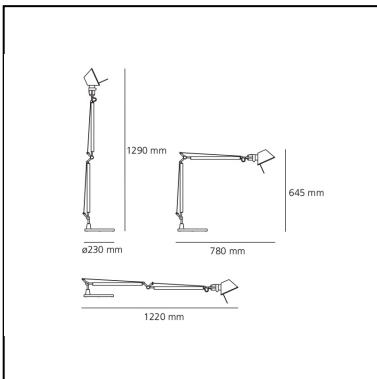

LUMINAIRE

- Watt: **10,5W**
- Voltage: **220V-240V**
- Delivered lumens output: **615lm**
- CCT: **2700K**
- Efficiency: **58%**
- Efficacy: **61.49lm/W**
- CRI: **80**

Notes

Interchangeable support: table base, clamp, desk fixed support and twin support that allows two independent lamp units to be fitted. Possibility to mount LED source on E27 Socket. Complete lamp consists of body lamp + accessories

DESCRIPTION

Base and cantilevered arms in polished aluminium; diffuser in matt anodised aluminium; joints and supports in polished aluminium. System of spring balancing. The code refers to the luminaire's body only

PRODUCT CODE: A001000

FEATURES

- Article Code: **A001000**
- Colour: **Aluminium**
- Installation: **Table**
- Material: **aluminium, steel**
- Series: **Design Collection**
- design by: **Michele De Lucchi, Giancarlo Fassina**

DIMENSIONS

- Length: **cm 78**
- Height: **cm 64.5**
- Base Diameter: **cm 23**
- Max Extension Height: **cm 129**
- Max Extension Length: **cm 122**
- Impact Resistance: **N/D**
- Glow Wire Test: **N/D°**

SOURCES NOT INCLUDED

- Category: **LED RETROFIT**
- Number: **1**
- Watt: **8W**
- Socket: **E27**