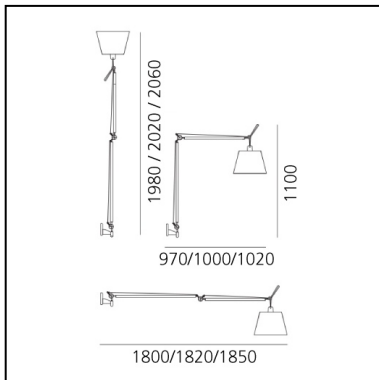

Tolomeo Wall Mega - on/off - Body Lamp

Michele De Lucchi
Giancarlo Fassina

IP20     

LUMINAIRE

- Watt: **21W**
- Voltage: **220V-240V**
- Delivered lumens output: **2126lm**
- Efficiency: **87%**
- Efficacy: **101.25lm/W**
- CRI: **80**

Notes

Possibility to mount LED source on E27 Socket. Diffuser available in three sizes. Complete lamp consists of body lamp + accessories

DESCRIPTION

Cantilevered arms in polished aluminium; diffuser in parchment paper on a plastic frame; wall support in polished aluminium. Diffuser adjustable in all directions. System of spring balancing. Der Code bezieht sich nur auf den Leuchtenkörper

PRODUCT CODE: 0564010A

FEATURES

- Article Code: **0564010A**
- Colour: **Alluminium**
- Installation: **Wall**
- Material: **Fabric or satin or parchment paper, aluminum**
- Series: **Design Collection**
- design by: **Michele De Lucchi, Giancarlo Fassina**

DIMENSIONS

- Height: **cm 110**
- Glow Wire Test: **650°**

SOURCES NOT INCLUDED

- Category: **LED RETROFIT**
- Number: **1**
- Watt: **21W**
- Socket: **E27**

Accessories

Parchment paper diffuser ø 360 mm 0780020A