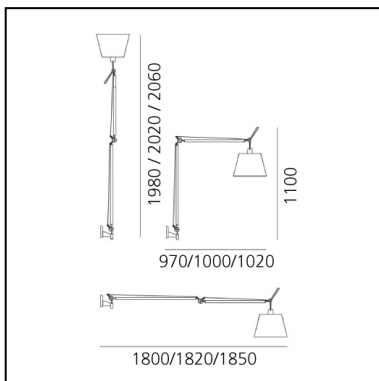

Tolomeo Wall Mega - Black - Body Lamp

Michele De Lucchi
Giancarlo Fassina

DESCRIPTION

Cantilevered arms in polished aluminium; diffuser in black fabric on a plastic frame; wall support in polished aluminium. Diffuser adjustable in all directions. System of spring balancing. The code refers to the luminaire's body only

PRODUCT CODE: 0778030A

FEATURES

- Article Code: **0778030A**
- Colour: **Black**
- Installation: **Wall**
- Material: **Fabric or satin or parchment paper, aluminum**
- Series: **Design Collection**
- design by: **Michele De Lucchi, Giancarlo Fassina**

DIMENSIONS

- Height: **cm 110**

SOURCES NOT INCLUDED

- Category: **LED RETROFIT**
- Number: **1**
- Watt: **21W**
- Socket: **E27**

LUMINAIRE

- Watt: **21W**
- Voltage: **220V-240V**
- Delivered lumens output: **2126lm**
- Efficiency: **87%**
- Efficacy: **101.25lm/W**
- CRI: **80**

Notes

Possibility to mount LED source on E27 Socket. Diffuser available in three sizes. Complete lamp consists of body lamp + accessories

Accessories

Parchment paper diffuser ø 360 mm 0780020A

Silk diffuser ø 360 mm 0781020A