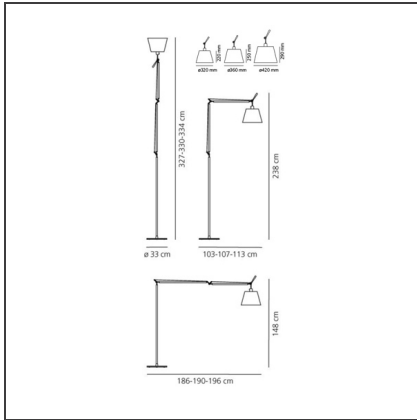

Tolomeo Floor Mega - LED 2700K - Alluminium - Dimmer

IP20

DESIGN BY

Michele De Lucchi, Giancarlo Fassina

DESCRIPTION

The code is referred to the body lamp only

TECHNICAL DRAWINGS

FEATURES

Article Code:	0762W10A	Material:	Silk satin fabric or parchment paper, aluminium, steel
Colour:	Alluminium	Series:	Design
Installation:	Floor		

DIMENSIONS

Length:	cm 103	Max Extension Length:	cm 186
Height:	cm 148	Impact Resistance:	N/D
Base Diameter:	cm 33	Glow Wire Test:	650°C
Max Extension Height:	cm 327		