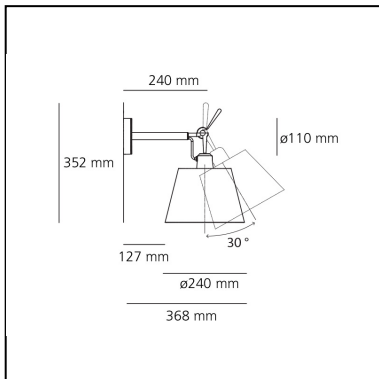

Tolomeo Wall Diffusor 24 - Body Lamp

Michele De Lucchi
Giancarlo Fassina

DESCRIPTION

Arm and wall support in polished aluminium; diffuser in parchment paper on a plastic frame. The code refers to the luminaire's body only

IP20     Dimmerable: 

PRODUCT CODE: 1184010A

FEATURES

- Article Code: **1184010A**
- Colour: **Aluminium**
- Installation: **Wall**
- Material: **Aluminium, parchment paper or satin**
- Series: **Design Collection**
- design by: **Michele De Lucchi, Giancarlo Fassina**

DIMENSIONS

- Length: **cm 36.8**
- Height: **cm 35.2**
- Diameter: **cm 24**
- Base Diameter: **cm 11**
- Rotation: **30°**

SOURCES NOT INCLUDED

- Category: **LED RETROFIT**
- Number: **1**
- Watt: **17W**
- Socket: **E27**

LUMINAIRE

- Watt: **17W**
- Voltage: **220V-240V**
- Delivered lumens output: **1712lm**
- Efficiency: **86%**
- Efficacy: **100.72lm/W**
- CRI: **80**

Notes

Possibility to mount LED source on E27 Socket. Complete lamp consists of body lamp + accessories