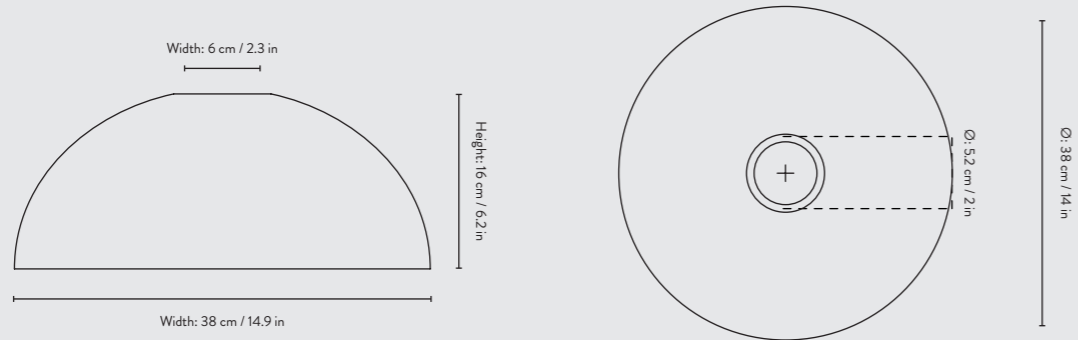

DOME SHADE

DOME SHADE
Size: $\varnothing$: 38 x H: 16 cm
 $\varnothing$: 15 x H: 6.3 in
Material: Powder coated metal
Black brass plated metal
Brass plated metal
All white inside
Net. weight: 1 kg