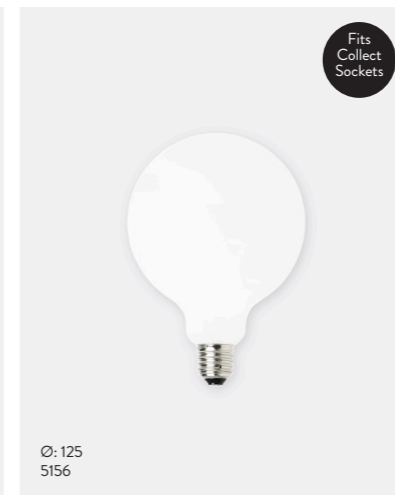

SOCKET PENDANT - HIGH

Size: Ø: 6 x H: 17 cm  
Ø: 2.3 x H: 6.7 in  
Material: Brass: Brass plated metal  
Black Brass: Black brass plated metal  
Others: Powder coated metal  
All with a 3- metre fabric cord  
and canopy in a matching colour  
Weight: 0.6 kg

OPAL SHADE - SPHERE

OPAL SHADE - TALL

OPAL SHADE - SPHERE

Size: Ø: 25 x H: 23.6 cm  
Ø: 9.9 x H: 9.3 in  
Material: White opal glass with glossy finish  
Net. weight: 0.9 kg

OPAL SHADE - TALL

Size: Ø: 18.6 x H: 34.2 cm  
Ø: 7.3 x H: 13.5 in  
Material: White opal glass with glossy finish  
Net. weight: 1.3kg

OPAL LED - 4W

Size: Ø: 125 mm / Ø: 4.9 in  
Ø: 95 mm / Ø: 3.7 in  
Material: Opal glass  
Care: Wipe with a dry cloth  
Info: G95 4W, E27 base. Instant light  
Service life: 30.000 hours  
Energy class: A+  
Net. weight: 0.1 kg  
Packsize: 4

**HOOP SHADE**

**CONE SHADE**

**DISC SHADE**

**HOOP SHADE**

Size: Ø: 20 x H: 7 cm  
 H: 2.7 x Ø: 7.9 in  
 Material: Powder coated metal  
 Black brass plated metal  
 All white inside  
 Net. weight: 0.3 kg