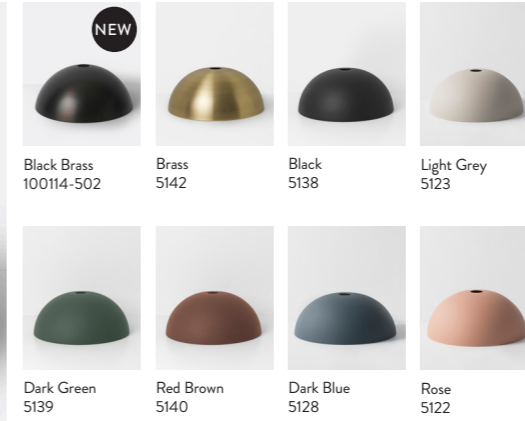

DOME SHADE

DOME SHADE
Size: $\varnothing$: 38 x H: 16 cm
 $\varnothing$: 15 x H: 6.3 in
Material: Powder coated metal
Black brass plated metal
Brass plated metal
All white inside
Net. weight: 1 kg