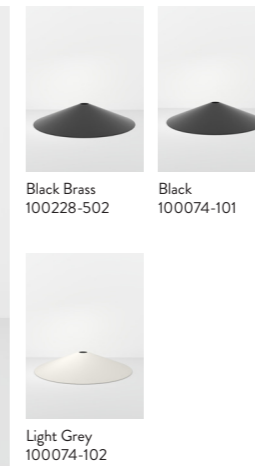

ANGLE SHADE

ANGLE SHADE
Size: $\varnothing$: 58 x H: 10.5 cm
 $\varnothing$: 22.8 x H: 4.1 in
Material: Black brass plated metal
Others: Powder coated metal
All white inside
Net. weight: 1 kg