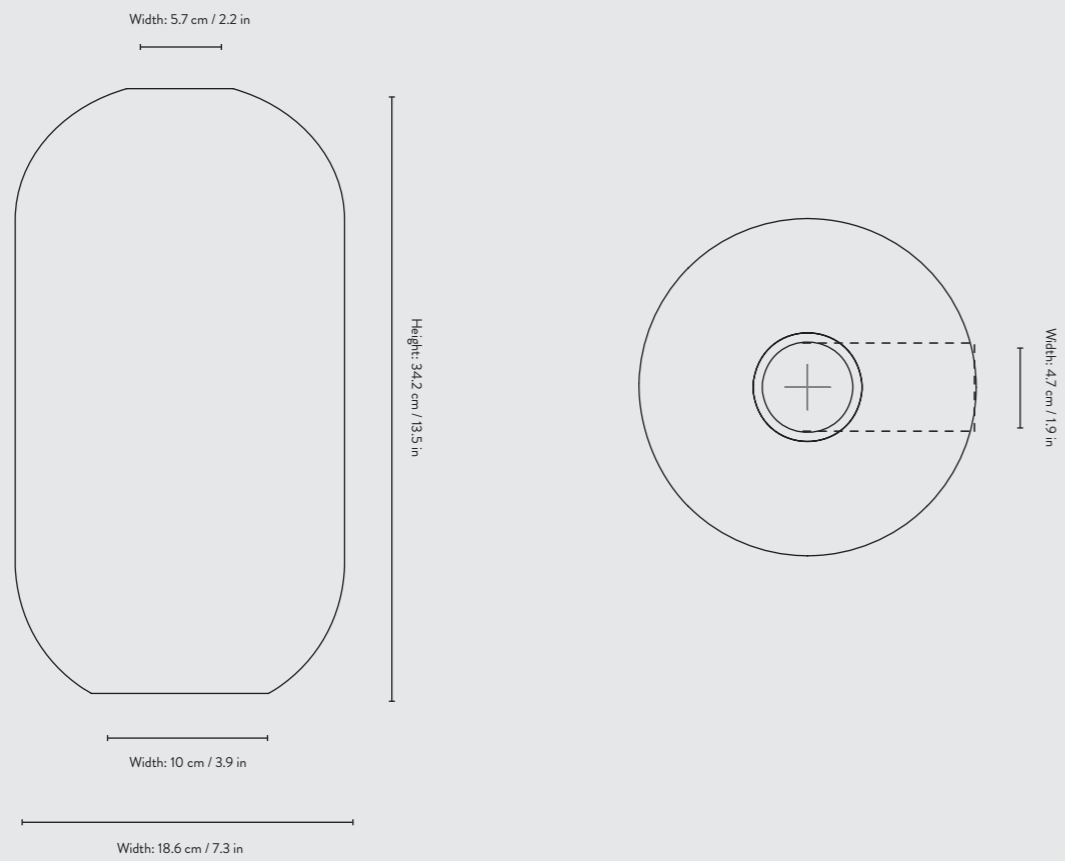

Dark Blue  
5116

Rose  
5112

SOCKET PENDANT - LOW

Size: Ø: 6 x H: 10.2 cm  
Ø: 2.3 x H: 4 in  
Material: Brass: Brass plated metal  
Black Brass: Black brass plated metal  
Others: Powder coated metal  
All with a 3- metre fabric cord  
and canopy in a matching colour  
Weight: 0.5 kg

SOCKET PENDANT - HIGH

Size: Ø: 6 x H: 17 cm  
Ø: 2.3 x H: 6.7 in  
Material: Brass: Brass plated metal  
Black Brass: Black brass plated metal  
Others: Powder coated metal  
All with a 3- metre fabric cord  
and canopy in a matching colour  
Weight: 0.6 kg

OPAL SHADE - SPHERE

OPAL SHADE - TALL

OPAL SHADE - SPHERE

Size: Ø: 25 x H: 23.6 cm  
Ø: 9.9 x H: 9.3 in  
Material: White opal glass with glossy finish  
Net. weight: 0.9 kg

OPAL SHADE - TALL

Size: Ø: 18.6 x H: 34.2 cm  
Ø: 7.3 x H: 13.5 in  
Material: White opal glass with glossy finish  
Net. weight: 1.3kg

OPAL LED - 4W

Size: Ø: 125 mm / Ø: 4.9 in  
Ø: 95 mm / Ø: 3.7 in  
Material: Opal glass  
Care: Wipe with a dry cloth  
Info: G95 4W, E27 base. Instant light  
Service life: 30.000 hours  
Energy class: A+  
Net. weight: 0.1 kg  
Packsize: 4