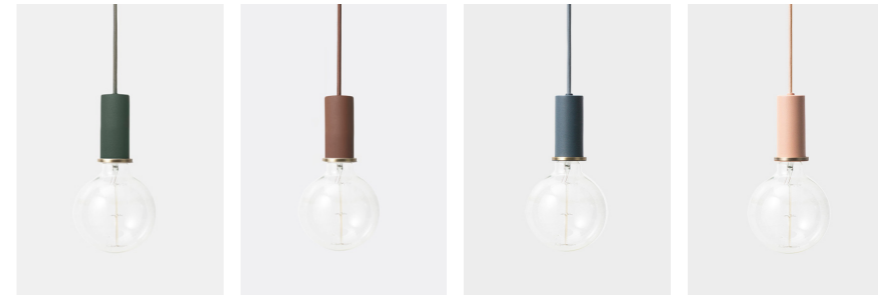

#### Shades:

Powder coated metal, black brass plated metal or brass plated metal.

The shades are always matte white inside

**Canopy:** Included in matching colour **CARE &**

SOCKET PENDANT

BULB

Black Brass  
100113-502

Brass  
5106

Black  
5108

Light Grey  
5110

Dark Green  
5129

Red Brown  
5131

Dark Blue  
5116

Rose  
5112

SOCKET PENDANT - LOW

Size: Ø: 6 x H: 10.2 cm  
Ø: 2.3 x H: 4 in  
Material: Brass: Brass plated metal  
Black Brass: Black brass plated metal  
Others: Powder coated metal  
All with a 3- metre fabric cord  
and canopy in a matching colour  
Weight: 0.5 kg