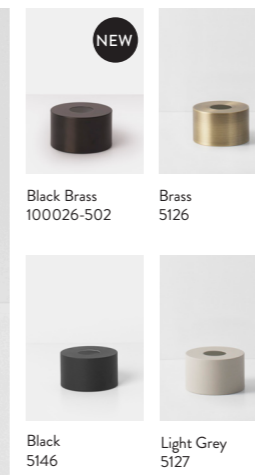

OPAL SHADE - SPHERE

OPAL SHADE - TALL

OPAL SHADE - SPHERE

Size: Ø: 25 x H: 23.6 cm  
Ø: 9.9 x H: 9.3 in  
Material: White opal glass with glossy finish  
Net. weight: 0.9 kg

OPAL SHADE - TALL

Size: Ø: 18.6 x H: 34.2 cm  
Ø: 7.3 x H: 13.5 in  
Material: White opal glass with glossy finish  
Net. weight: 1.3kg

OPAL LED - 4W

Size: Ø: 125 mm / Ø: 4.9 in  
Ø: 95 mm / Ø: 3.7 in  
Material: Opal glass  
Care: Wipe with a dry cloth  
Info: G95 4W, E27 base. Instant light  
Service life: 30.000 hours  
Energy class: A+  
Net. weight: 0.1 kg  
Packsize: 4

**HOOP SHADE**

**CONE SHADE**

**DISC SHADE**

**HOOP SHADE**

Size: Ø: 20 x H: 7 cm  
 H: 2.7 x Ø: 7.9 in  
 Material: Powder coated metal  
 Black brass plated metal  
 All white inside  
 Net. weight: 0.3 kg

**CONE SHADE**

Size: Ø: 25 x H: 12 cm  
 Ø: 9.8 x H: 4.7 in  
 Material: Powder coated metal  
 Black brass plated metal  
 All white inside  
 Net. weight: 0.4 kg

**DISC SHADE**

Size: Ø: 12 x H: 7 cm  
 Ø: 4.7 x H: 2.7 in  
 Material: Powder coated metal  
 Black brass plated metal  
 Brass plated metal  
 All white inside  
 Net. weight: 0.2 kg