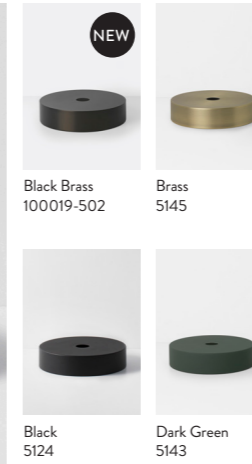

**HOOP SHADE**

**CONE SHADE**

**DISC SHADE**

**HOOP SHADE**

Size: Ø: 20 x H: 7 cm  
 H: 2.7 x Ø: 7.9 in  
 Material: Powder coated metal  
 Black brass plated metal  
 All white inside  
 Net. weight: 0.3 kg

**CONE SHADE**

Size: Ø: 25 x H: 12 cm  
 Ø: 9.8 x H: 4.7 in  
 Material: Powder coated metal  
 Black brass plated metal  
 All white inside  
 Net. weight: 0.4 kg

**DISC SHADE**

Size: Ø: 12 x H: 7 cm  
 Ø: 4.7 x H: 2.7 in  
 Material: Powder coated metal  
 Black brass plated metal  
 Brass plated metal  
 All white inside  
 Net. weight: 0.2 kg

RECORD SHADE

**RECORD SHADE**  
 Size:  $\varnothing$ : 30 x H: 7 cm  
 $\varnothing$ : 11.8 x H: 2.7 in  
 Material: Powder coated metal  
 Black brass plated metal  
 Brass plated metal  
 All white inside  
 Net. weight: 0.8 kg

DOME SHADE

**DOME SHADE**  
 Size:  $\varnothing$ : 38 x H: 16 cm  
 $\varnothing$ : 15 x H: 6.3 in  
 Material: Powder coated metal  
 Black brass plated metal  
 Brass plated metal  
 All white inside  
 Net. weight: 1 kg