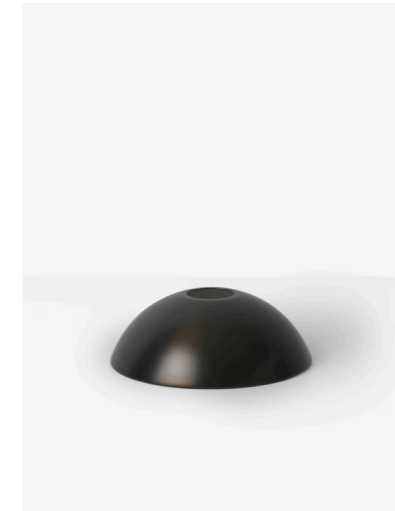

SOCKET PENDANT - HIGH

Size: Ø: 6 x H: 17 cm  
Ø: 2.3 x H: 6.7 in  
Material: Brass: Brass plated metal  
Black Brass: Black brass plated metal  
Others: Powder coated metal  
All with a 3- metre fabric cord  
and canopy in a matching colour  
Weight: 0.6 kg

OPAL SHADE - SPHERE

OPAL SHADE - TALL

OPAL SHADE - SPHERE

Size: Ø: 25 x H: 23.6 cm  
Ø: 9.9 x H: 9.3 in  
Material: White opal glass with glossy finish  
Net. weight: 0.9 kg

OPAL SHADE - TALL

Size: Ø: 18.6 x H: 34.2 cm  
Ø: 7.3 x H: 13.5 in  
Material: White opal glass with glossy finish  
Net. weight: 1.3kg

OPAL LED - 4W

Size: Ø: 125 mm / Ø: 4.9 in  
Ø: 95 mm / Ø: 3.7 in  
Material: Opal glass  
Care: Wipe with a dry cloth  
Info: G95 4W, E27 base. Instant light  
Service life: 30.000 hours  
Energy class: A+  
Net. weight: 0.1 kg  
Packsize: 4

**HOOP SHADE**

**CONE SHADE**

**DISC SHADE**

**HOOP SHADE**

Size: Ø: 20 x H: 7 cm  
 H: 2.7 x Ø: 7.9 in  
 Material: Powder coated metal  
 Black brass plated metal  
 All white inside  
 Net. weight: 0.3 kg