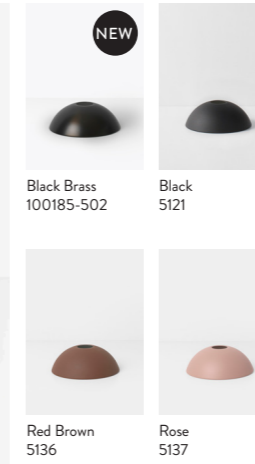

OPAL SHADE - SPHERE

OPAL SHADE - TALL

OPAL SHADE - SPHERE

Size: Ø: 25 x H: 23.6 cm  
Ø: 9.9 x H: 9.3 in  
Material: White opal glass with glossy finish  
Net. weight: 0.9 kg

OPAL SHADE - TALL

Size: Ø: 18.6 x H: 34.2 cm  
Ø: 7.3 x H: 13.5 in  
Material: White opal glass with glossy finish  
Net. weight: 1.3kg

OPAL LED - 4W

Size: Ø: 125 mm / Ø: 4.9 in  
Ø: 95 mm / Ø: 3.7 in  
Material: Opal glass  
Care: Wipe with a dry cloth  
Info: G95 4W, E27 base. Instant light  
Service life: 30.000 hours  
Energy class: A+  
Net. weight: 0.1 kg  
Packsize: 4

**HOOP SHADE**

**CONE SHADE**

**DISC SHADE**

**HOOP SHADE**

Size: Ø: 20 x H: 7 cm  
 H: 2.7 x Ø: 7.9 in  
 Material: Powder coated metal  
 Black brass plated metal  
 All white inside  
 Net. weight: 0.3 kg

**CONE SHADE**

Size: Ø: 25 x H: 12 cm  
 Ø: 9.8 x H: 4.7 in  
 Material: Powder coated metal  
 Black brass plated metal  
 All white inside  
 Net. weight: 0.4 kg

**DISC SHADE**

Size: Ø: 12 x H: 7 cm  
 Ø: 4.7 x H: 2.7 in  
 Material: Powder coated metal  
 Black brass plated metal  
 Brass plated metal  
 All white inside  
 Net. weight: 0.2 kg