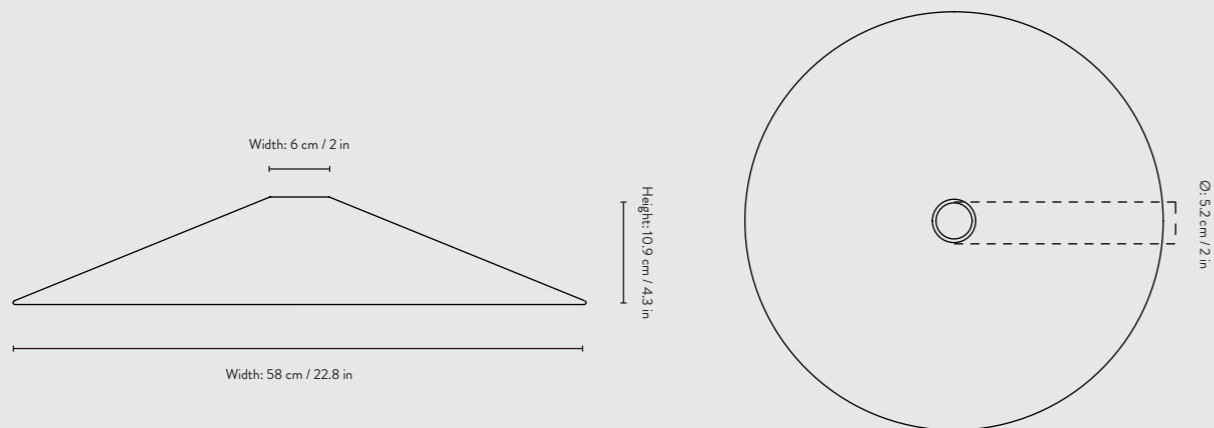

**HOOP SHADE**

**CONE SHADE**

**DISC SHADE**

**HOOP SHADE**

Size: Ø: 20 x H: 7 cm  
 H: 2.7 x Ø: 7.9 in  
 Material: Powder coated metal  
 Black brass plated metal  
 All white inside  
 Net. weight: 0.3 kg

**CONE SHADE**

Size: Ø: 25 x H: 12 cm  
 Ø: 9.8 x H: 4.7 in  
 Material: Powder coated metal  
 Black brass plated metal  
 All white inside  
 Net. weight: 0.4 kg

**DISC SHADE**

Size: Ø: 12 x H: 7 cm  
 Ø: 4.7 x H: 2.7 in  
 Material: Powder coated metal  
 Black brass plated metal  
 Brass plated metal  
 All white inside  
 Net. weight: 0.2 kg

RECORD SHADE

**RECORD SHADE**  
 Size:  $\varnothing$ : 30 x H: 7 cm  
 $\varnothing$ : 11.8 x H: 2.7 in  
 Material: Powder coated metal  
 Black brass plated metal  
 Brass plated metal  
 All white inside  
 Net. weight: 0.8 kg

ANGLE SHADE

**ANGLE SHADE**  
 Size:  $\varnothing$ : 58 x H: 10.5 cm  
 $\varnothing$ : 22.8 x H: 4.1 in  
 Material: Black brass plated metal  
 Others: Powder coated metal  
 All white inside  
 Net. weight: 1 kg