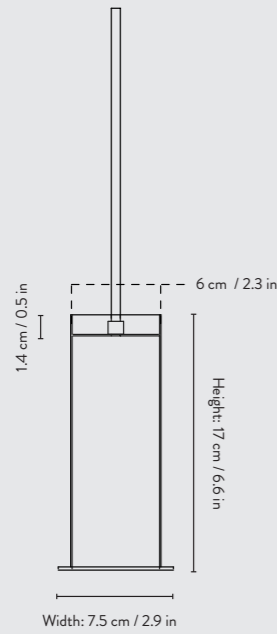

SOCKET PENDANT HIGH