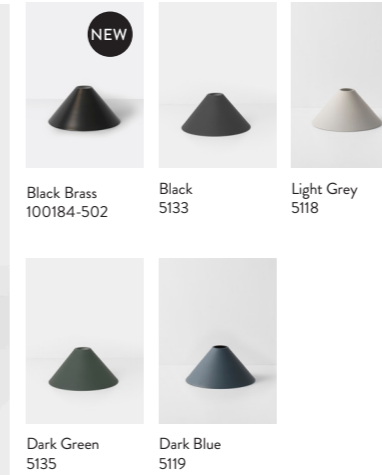

Black Brass  
100115-502

Brass  
5107

Black  
5109

Light Grey  
5111

Dark Green  
5130

Red Brown  
5132

Dark Blue  
5117

Rose  
5113

**HOOP SHADE**

**CONE SHADE**

**DISC SHADE**

**HOOP SHADE**

Size: Ø: 20 x H: 7 cm  
 H: 2.7 x Ø: 7.9 in  
 Material: Powder coated metal  
 Black brass plated metal  
 All white inside  
 Net. weight: 0.3 kg

**CONE SHADE**

Size: Ø: 25 x H: 12 cm  
 Ø: 9.8 x H: 4.7 in  
 Material: Powder coated metal  
 Black brass plated metal  
 All white inside  
 Net. weight: 0.4 kg

**DISC SHADE**

Size: Ø: 12 x H: 7 cm  
 Ø: 4.7 x H: 2.7 in  
 Material: Powder coated metal  
 Black brass plated metal  
 Brass plated metal  
 All white inside  
 Net. weight: 0.2 kg