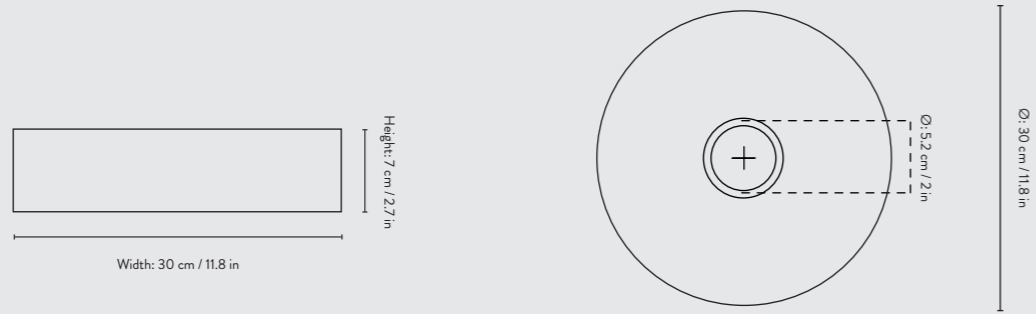

RECORD SHADE

RECORD SHADE
Size: $\varnothing$: 30 x H: 7 cm
 $\varnothing$: 11.8 x H: 2.7 in
Material: Powder coated metal
Black brass plated metal
Brass plated metal
All white inside
Net. weight: 0.8 kg