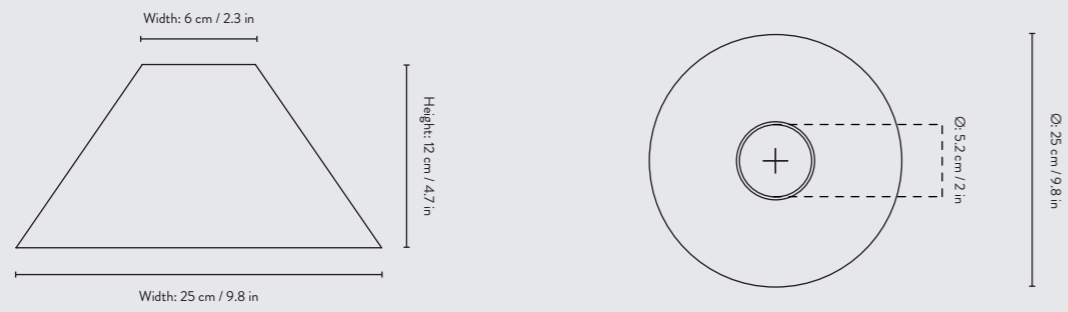

OPAL SHADE - SPHERE

OPAL SHADE - TALL

OPAL SHADE - SPHERE

Size: Ø: 25 x H: 23.6 cm  
Ø: 9.9 x H: 9.3 in  
Material: White opal glass with glossy finish  
Net. weight: 0.9 kg

OPAL SHADE - TALL

Size: Ø: 18.6 x H: 34.2 cm  
Ø: 7.3 x H: 13.5 in  
Material: White opal glass with glossy finish  
Net. weight: 1.3kg

OPAL LED - 4W

Size: Ø: 125 mm / Ø: 4.9 in  
Ø: 95 mm / Ø: 3.7 in  
Material: Opal glass  
Care: Wipe with a dry cloth  
Info: G95 4W, E27 base. Instant light  
Service life: 30.000 hours  
Energy class: A+  
Net. weight: 0.1 kg  
Packsize: 4

**HOOP SHADE**

**CONE SHADE**

**DISC SHADE**

**HOOP SHADE**

Size: Ø: 20 x H: 7 cm  
 H: 2.7 x Ø: 7.9 in  
 Material: Powder coated metal  
 Black brass plated metal  
 All white inside  
 Net. weight: 0.3 kg