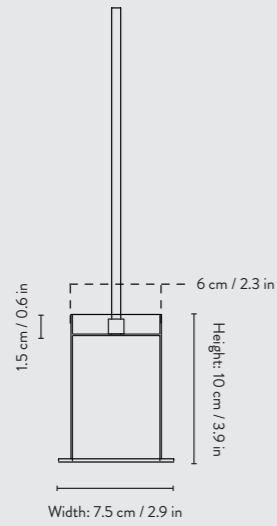

SOCKET PENDANT LOW