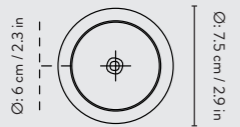

SOCKET PENDANT HIGH