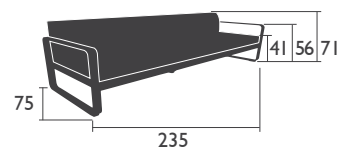

BELLEVIE

DESIGNED BY PAGNON & PELHAÏTRE

SOFA

8480 - 3-SEATER SOFA

Aluminium frame and base

Sunbrella® fabric cushions (2 colours)

Central leg to stiffen the frame and reinforced backrest

39 KG