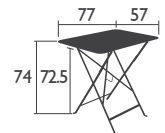

Available in all 23 shades of the colour chart

10 KG

THE BISTRO COLLECTION (continued)

RECTANGULAR TABLES - standard height

6034 - TABLE 37 X 57 CM

Lacquered steel frame. Sheet-steel table top
Foot pads

Available in all 23 shades of the colour chart

6.5 KG

0243 - TABLE 77 X 57 CM

Parasol hole Ø 41 mm

Lacquered steel frame. Sheet-steel table top
Foot pads

Available in all 23 shades of the colour chart

8.5 KG

0239 - TABLE 97 X 57 CM

Parasol hole Ø 41 mm

Lacquered steel frame. Sheet-steel table top
Foot pads

Available in all 23 shades of the colour chart

10 KG

0240 - TABLE 117 X 77 CM

Parasol hole Ø 41 mm

Lacquered steel frame. Sheet-steel table top
Foot pads

Available in all 23 shades of the colour chart

15 KG

THE BISTRO COLLECTION (continued)

ROUND TABLES - standard height

0245 - TABLE Ø 60 CM

Lacquered steel frame. Sheet-steel table top
Foot pads

Available in all 23 shades of the colour chart