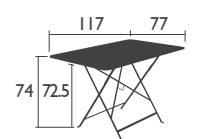

Available in all 23 shades of the colour chart

10 KG

THE BISTRO COLLECTION (continued)

RECTANGULAR TABLES - standard height

6034 - TABLE 37 X 57 CM

Lacquered steel frame. Sheet-steel table top
Foot pads

Available in all 23 shades of the colour chart

6.5 KG

0243 - TABLE 77 X 57 CM

Parasol hole Ø 41 mm

Lacquered steel frame. Sheet-steel table top
Foot pads

Available in all 23 shades of the colour chart

8.5 KG

0239 - TABLE 97 X 57 CM

Parasol hole Ø 41 mm

Lacquered steel frame. Sheet-steel table top
Foot pads

Available in all 23 shades of the colour chart

10 KG

0240 - TABLE 117 X 77 CM

Parasol hole Ø 41 mm

Lacquered steel frame. Sheet-steel table top
Foot pads

Available in all 23 shades of the colour chart

15 KG

THE BISTRO COLLECTION (continued)

ROUND TABLES - standard height

0245 - TABLE Ø 60 CM

Lacquered steel frame. Sheet-steel table top
Foot pads

Available in all 23 shades of the colour chart