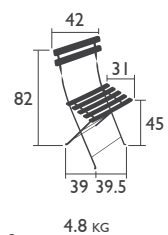

-

Accessories: Bistro Basics cushion p.96 - Louise cushion p.110

THE BISTRO COLLECTION (continued)

FROM 2 TO 8 PEOPLE. 10 STANDARD TABLE SIZES THAT CAN BE COMBINED

SQUARE TABLES - standard height

6042 - TABLE 57 X 57 CM

Lacquered steel frame. Sheet-steel table top
Foot pads

Available in all 23 shades of the colour chart

8 KG

0244 - TABLE 71 X 71 CM

Parasol hole Ø 41 mm

Lacquered steel frame. Sheet-steel table top
Foot pads

Available in all 23 shades of the colour chart

10 KG

THE BISTRO COLLECTION (continued)

RECTANGULAR TABLES - standard height

6034 - TABLE 37 X 57 CM

Lacquered steel frame. Sheet-steel table top
Foot pads

Available in all 23 shades of the colour chart

Available in all 23 shades of the colour chart

15 KG

THE BISTRO COLLECTION (continued)

ROUND TABLES - standard height

0245 - TABLE Ø 60 CM

Lacquered steel frame. Sheet-steel table top
Foot pads

Available in all 23 shades of the colour chart