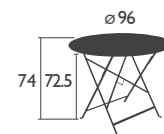

Available in all 23 shades of the colour chart

10 KG

THE BISTRO COLLECTION (continued)

RECTANGULAR TABLES - standard height

6034 - TABLE 37 X 57 CM

Lacquered steel frame. Sheet-steel table top
Foot pads

Available in all 23 shades of the colour chart

Available in all 23 shades of the colour chart

15 KG

THE BISTRO COLLECTION (continued)

ROUND TABLES - standard height

0245 - TABLE Ø 60 CM

Lacquered steel frame. Sheet-steel table top
Foot pads

Available in all 23 shades of the colour chart

6 KG

0233 - TABLE Ø 77 CM

Parasol hole Ø 41 mm

Lacquered steel frame. Sheet-steel table top
Foot pads

Available in all 23 shades of the colour chart

10 KG

0235 - TABLE Ø 96 CM

Parasol hole Ø 41 mm

Lacquered steel frame. Sheet-steel table top
Foot pads

Available in all 23 shades of the colour chart

12 KG

0237 - TABLE Ø 117 CM

Parasol hole Ø 41 mm

Lacquered steel frame. Sheet-steel table top
Foot pads