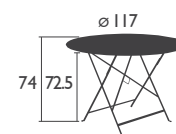

Parasol hole Ø 41 mm

Lacquered steel frame. Sheet-steel table top
Foot pads

Available in all 23 shades of the colour chart