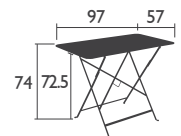

Available in all 23 shades of the colour chart

10 KG

THE BISTRO COLLECTION (continued)

RECTANGULAR TABLES - standard height

6034 - TABLE 37 X 57 CM

Lacquered steel frame. Sheet-steel table top
Foot pads

Available in all 23 shades of the colour chart

6.5 KG

0243 - TABLE 77 X 57 CM

Parasol hole Ø 41 mm

Lacquered steel frame. Sheet-steel table top
Foot pads

Available in all 23 shades of the colour chart

8.5 KG

0239 - TABLE 97 X 57 CM

Parasol hole Ø 41 mm

Lacquered steel frame. Sheet-steel table top
Foot pads

Available in all 23 shades of the colour chart

10 KG

0240 - TABLE 117 X 77 CM

Parasol hole Ø 41 mm

Lacquered steel frame. Sheet-steel table top
Foot pads

Available in all 23 shades of the colour chart

15 KG

THE BISTRO COLLECTION (continued)

ROUND TABLES - standard height

0245 - TABLE Ø 60 CM

Lacquered steel frame. Sheet-steel table top
Foot pads

Available in all 23 shades of the colour chart