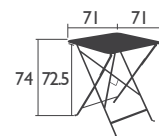

-

Accessories: Bistro Basics cushion p.96 - Louise cushion p.110

THE BISTRO COLLECTION (continued)

FROM 2 TO 8 PEOPLE. 10 STANDARD TABLE SIZES THAT CAN BE COMBINED

SQUARE TABLES - standard height

6042 - TABLE 57 X 57 CM

Lacquered steel frame. Sheet-steel table top
Foot pads

Available in all 23 shades of the colour chart

8 KG

0244 - TABLE 71 X 71 CM

Parasol hole Ø 41 mm

Lacquered steel frame. Sheet-steel table top
Foot pads

Available in all 23 shades of the colour chart

10 KG

THE BISTRO COLLECTION (continued)

RECTANGULAR TABLES - standard height

6034 - TABLE 37 X 57 CM

Lacquered steel frame. Sheet-steel table top
Foot pads

Available in all 23 shades of the colour chart

6.5 KG

0243 - TABLE 77 X 57 CM

Parasol hole Ø 41 mm

Lacquered steel frame. Sheet-steel table top
Foot pads

Available in all 23 shades of the colour chart

8.5 KG

0239 - TABLE 97 X 57 CM

Parasol hole Ø 41 mm