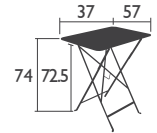

-

Accessories: Bistro Basics cushion p.96 - Louise cushion p.110

THE BISTRO COLLECTION (continued)

FROM 2 TO 8 PEOPLE. 10 STANDARD TABLE SIZES THAT CAN BE COMBINED

SQUARE TABLES - standard height

6042 - TABLE 57 X 57 CM

Lacquered steel frame. Sheet-steel table top
Foot pads

Available in all 23 shades of the colour chart

8 KG

0244 - TABLE 71 X 71 CM

Parasol hole Ø 41 mm

Lacquered steel frame. Sheet-steel table top
Foot pads

Available in all 23 shades of the colour chart

10 KG

THE BISTRO COLLECTION (continued)

RECTANGULAR TABLES - standard height

6034 - TABLE 37 X 57 CM

Lacquered steel frame. Sheet-steel table top
Foot pads

Available in all 23 shades of the colour chart

6.5 KG

0243 - TABLE 77 X 57 CM

Parasol hole Ø 41 mm

Lacquered steel frame. Sheet-steel table top
Foot pads

Available in all 23 shades of the colour chart

8.5 KG

0239 - TABLE 97 X 57 CM

Parasol hole Ø 41 mm