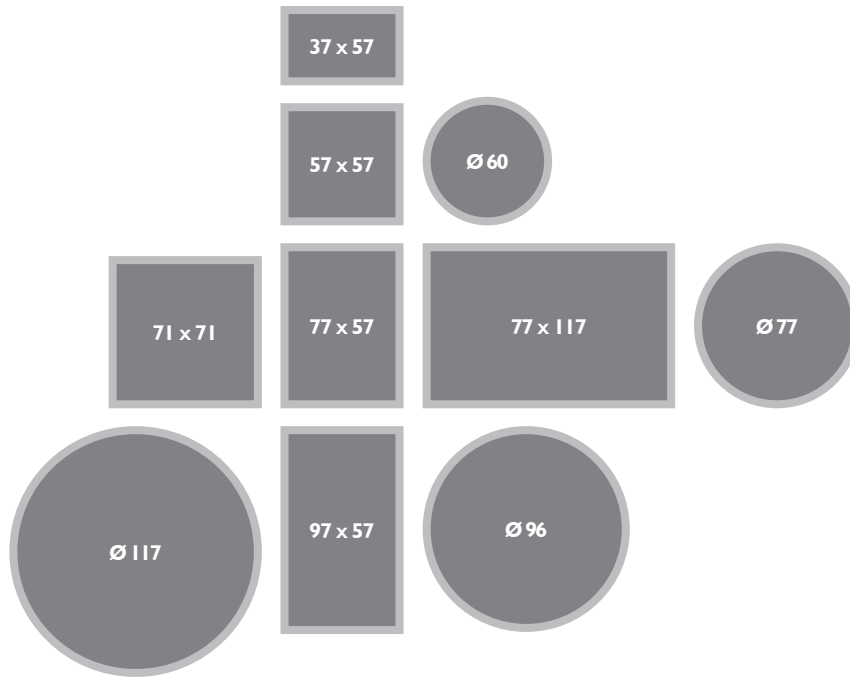

-

Accessories: Bistro Basics cushion p.96 - Louise cushion p.110

THE BISTRO COLLECTION (continued)

FROM 2 TO 8 PEOPLE. 10 STANDARD TABLE SIZES THAT CAN BE COMBINED

SQUARE TABLES - standard height

6042 - TABLE 57 X 57 CM

Available in all 23 shades of the colour chart

10 KG

THE BISTRO COLLECTION (continued)

RECTANGULAR TABLES - standard height

6034 - TABLE 37 X 57 CM

Lacquered steel frame. Sheet-steel table top
Foot pads

Available in all 23 shades of the colour chart

Available in all 23 shades of the colour chart

15 KG

THE BISTRO COLLECTION (continued)

ROUND TABLES - standard height

0245 - TABLE Ø 60 CM

Lacquered steel frame. Sheet-steel table top
Foot pads

Available in all 23 shades of the colour chart

Available in all 23 shades of the colour chart

16.5 KG