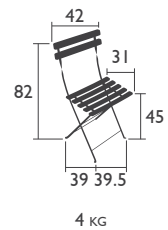

6301 - DURAFLO® CHAIR

Lacquered steel frame
High-quality Duraflon® resin curved slats
Plastic clip for slower and safer folding
Single-part seat support
Available in 2 colours

- ☐ 01 Cotton White
- ☒ 02 Cedar Green

Accessories: Bistro Basics cushion p.96 - Louise cushion p.110