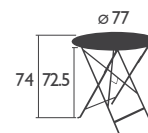

Available in all 23 shades of the colour chart

10 KG

THE BISTRO COLLECTION (continued)

RECTANGULAR TABLES - standard height

6034 - TABLE 37 X 57 CM

Lacquered steel frame. Sheet-steel table top
Foot pads

Available in all 23 shades of the colour chart

Available in all 23 shades of the colour chart

15 KG

THE BISTRO COLLECTION (continued)

ROUND TABLES - standard height

0245 - TABLE Ø 60 CM

Lacquered steel frame. Sheet-steel table top
Foot pads

Available in all 23 shades of the colour chart

6 KG

0233 - TABLE Ø 77 CM

Parasol hole Ø 41 mm

Lacquered steel frame. Sheet-steel table top
Foot pads

Available in all 23 shades of the colour chart

10 KG

0235 - TABLE Ø 96 CM

Parasol hole Ø 41 mm

Lacquered steel frame. Sheet-steel table top
Foot pads

Available in all 23 shades of the colour chart

12 KG

0237 - TABLE Ø 117 CM

Parasol hole Ø 41 mm

Lacquered steel frame. Sheet-steel table top
Foot pads