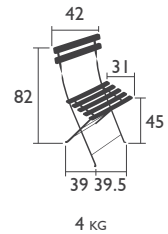

5001 - CLASSIQUE CHAIR

Lacquered steel frame
Curved natural beech slats
Plastic clip for slower and safer folding
Single-part seat support
Available in 2 colours

- ☐ 01 Cotton White
- ☒ 02 Cedar Green

Accessories: Bistro Basics cushion p.96 - Louise cushion p.110