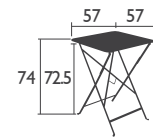

-

Accessories: Bistro Basics cushion p.96 - Louise cushion p.110

THE BISTRO COLLECTION (continued)

FROM 2 TO 8 PEOPLE. 10 STANDARD TABLE SIZES THAT CAN BE COMBINED

SQUARE TABLES - standard height

6042 - TABLE 57 X 57 CM

Lacquered steel frame. Sheet-steel table top
Foot pads

Available in all 23 shades of the colour chart

8 KG

0244 - TABLE 71 X 71 CM

Parasol hole Ø 41 mm

Lacquered steel frame. Sheet-steel table top
Foot pads

Available in all 23 shades of the colour chart

10 KG

THE BISTRO COLLECTION (continued)

RECTANGULAR TABLES - standard height

6034 - TABLE 37 X 57 CM

Lacquered steel frame. Sheet-steel table top
Foot pads

Available in all 23 shades of the colour chart