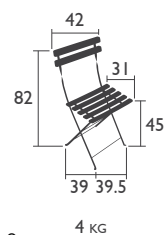

5107 - NATUREL CHAIR

Lacquered steel frame
Natural beech curved slats, treated with Textrol®
Plastic clip for slower and safer folding
Single-part seat support
Available in all 23 shades of the colour chart

- ☐ ☐ ☐ ☐ ☐ ☐ ☐ ☐ ☐ ☐ ☐ ☐ ☐ ☐ ☐ ☐ ☐ ☐ ☐ ☐ ☐ ☐ ☐ ☐

Accessories: Bistro Basics cushion p.96 - Louise cushion p.110