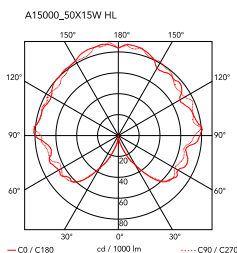

2097/50 (frosted bulbs)

by Gino Sarfatti , 1958

Suspension lamp providing diffused light. Steel central structure with brass arms, both available either chromium-plated, black or golded. Steel ceiling fitting and rose.