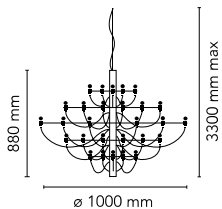

2097/50 (frosted bulbs)

by Gino Sarfatti , 1958

Suspension lamp providing diffused light. Steel central structure with brass arms, both available either chromium-plated, black or golded. Steel ceiling fitting and rose.

Mounting	Pendant
Environment	Indoor
Weight	9.2 Kg
Light sources available	1 x RF28889 LED 2,7W E14 150lm 2700K [i] frosted kit 20 pz 1 x RF28987 LED 2,7W E14 150lm 2700K [i] frosted kit 32 pz 1 x LED 2,7W E14 150lm 2700K [e] cod. RF25316 Dimmable (SINGLE PACK)
Emergency	Without
Voltage	220-250V
Power	50x MAX15
Battery	No
Supply included	Yes
Cord Length	2800 mm
Materials	Steel
Colors	<ul style="list-style-type: none"> ● A1501031 - Matt Black ● A1501057 - Chrome ● A1501059 - Brass