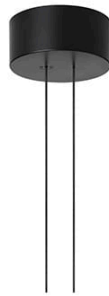

Arrangements Line

by Michael Anastassiades , 2018

Diffuse light suspended lighting device. Body in extruded, curved NC-machined and black powder-coated aluminium, diffuser in platinum optical silicone.

Each component can be connected to the power pack by means of an electrical and mechanical connection system designed for customisable product set-up.

Cable length 2.5m

Mounting	Pendant
Environment	Indoor
Weight	0.7 Kg
Light sources available	1 x FLEX STRIP LED 29W 1480lm 2700K CRI90 [i]
Emergency	Without
Voltage	48V
Power	29W
Battery	No
Supply included	No

Cord Length	2500 mm
Materials	Aluminum

Colors	● F0401030 - Black
--------	--------------------

Certificate	  
-------------	--

Arrangements Line

by Michael Anastassiades , 2018

F0415030
Big Rose-MAX190W

F0416030
Small Rose-MAX70

F0418030
Recessed Rose-MAX190W