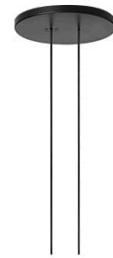

Arrangements Line

by Michael Anastassiades , 2018

Diffuse light suspended lighting device. Body in extruded, curved NC-machined and black powder-coated aluminium, diffuser in platinum optical silicone.

Each component can be connected to the power pack by means of an electrical and mechanical connection system designed for customisable product set-up.

Cable length 2.5m

Mounting	Pendant
Environment	Indoor
Weight	0.7 Kg
Light sources available	1 x FLEX STRIP LED 29W 1480lm 2700K CRI90 [i]
Emergency	Without
Voltage	48V
Power	29W
Battery	No
Supply included	No

Cord Length	2500 mm
Materials	Aluminum

Colors	● F0401030 - Black
--------	--------------------

Certificate	  
-------------	--

Arrangements Line

by Michael Anastassiades , 2018

F0415030
Big Rose-MAX190W

F0416030
Small Rose-MAX70