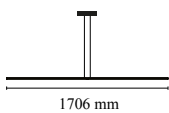

Arrangements Line

by Michael Anastassiades , 2018

Diffuse light suspended lighting device. Body in extruded, curved NC-machined and black powder-coated aluminium, diffuser in platinum optical silicone.

Each component can be connected to the power pack by means of an electrical and mechanical connection system designed for customisable product set-up.

Roses available with two powers: lamp with power under 70W and lamp with power under 190W. Class III roses also available for installations with remote power supply: "surface" version for installations on cement, "recessed" version for plasterboard ceilings.

The electronics integrated in the rose enables use of dimming systems: push, 1-10, potentiometer, DALI. In the absence of these systems, the light flow can be set with the push system included in the rose.

Cable length 2.5m

Mounting	Pendant
Environment	Indoor
Weight	0.7 Kg
Light sources available	1 x FLEX STRIP LED 29W 1480lm 2700K CRI90 [i]
Emergency	Without
Voltage	48V
Power	29W
Battery	No
Supply included	No

Cord Length	2500 mm
Materials	Aluminum

Colors	● F0401030 - Black

Certificate