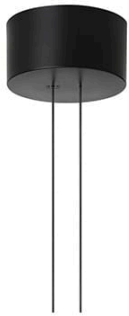

Arrangements Line

by Michael Anastassiades , 2018

Diffuse light suspended lighting device. Body in extruded, curved NC-machined and black powder-coated aluminium, diffuser in platinum optical silicone.

Each component can be connected to the power pack by means of an electrical and mechanical connection system designed for customisable product set-up.

Cable length 2.5m

Mounting	Pendant
Environment	Indoor
Weight	0.7 Kg
Light sources available	1 x FLEX STRIP LED 29W 1480lm 2700K CRI90 [i]
Emergency	Without
Voltage	48V
Power	29W
Battery	No
Supply included	No

Cord Length	2500 mm
Materials	Aluminum

Colors	● F0401030 - Black
--------	--------------------

Certificate	  
-------------	--

Arrangements Line

by Michael Anastassiades , 2018

F0415030
Big Rose-MAX190W

F0416030
Small Rose-MAX70

F0418030
Recessed Rose-MAX190W