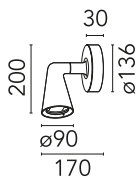

Beam Angle: 10°

h(m)	E(lx)	D(m)
1	6278	0.17
2	1569	0.34
3	698	0.51
4	392	0.68
5	251	0.84

Luminous flux luminaire
440 lm

Emergency	Without
Transf. availability	included
Transf. mounting	integrated
Insulation Class	II

Number of heads	1
Aiming	adjustable
Light distrib. symmetry	Symmetric

Certificates	<table border="1"> <tr> <td>IP</td> </tr> <tr> <td>65</td> </tr> </table>	IP	65
IP			
65			

Belvedere Spot Wall Grey

Spot Visor
F001Z010000