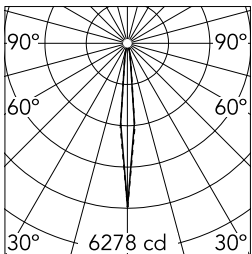

Beam Angle: 10°

h(m)	E(lx)	D(m)
1	6278	0.17
2	1569	0.34
3	698	0.51
4	392	0.68
5	251	0.84

Luminous flux luminaire
440 lm

Emergency	Without
Transf. availability	included
Transf. mounting	integrated
Insulation Class	II

Number of heads	1
Aiming	adjustable
Light distrib. symmetry	Symmetric

Certificates	<table border="1"> <tr> <td>IP</td> </tr> <tr> <td>65</td> </tr> </table>