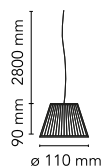

## Romeo Babe Soft Suspension

by Philippe Starck , 1997-2004

Suspension lamp providing diffused light. Acid-etched pressed borosilicate glass internal diffuser. Plissé cloth shade. Gray painted die-cast aluminum diffuser support.

Mounting	Pendant
Environment	Indoor
Finish	Fabric
Weight	0.4 Kg
Light sources available	1 x MAX 33W G9 HSGS 460lm 2700K[e] cod. RF18863 1 x LED 2,3W G9 200lm 3000K cod. RF25320 [e] - NO DIMM. 1 x LED 2W G9 240lm 2700K cod. RF26520 [e]- NO DIMM.
Emergency	Without
Voltage	220-250V
Power	MAX 40W
Battery	No
Supply included	Yes
Cord Length	2800 mm
Materials	Fabric, Glass
Colors	 F6124007 - Fabric
Certificate	 