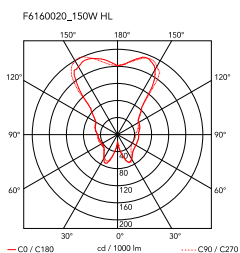

Rosy Angelis

by Philippe Starck , 1994

Floor lamp providing diffused light. Special ultra-lightweight fabric shade. Aluminum stems. Foam polycarbonate lamp-holder.

Mounting	Floor
Environment	Indoor
Finish	Grey
Weight	1.6 Kg
Light sources available	1 x LED 8W E27 740lm 2700K [e] cod. RF25323 DIMMER 1 x LED 8W E27 740lm 3000K [e] cod. RF25317 DIMMER

Emergency	Without
Switching	0-100% rotary dimmer located inside the lamp-holder and operated by a sleek satin-finished aluminium stem

Voltage	220-240V
Power	MAX 150W

Battery	No
Supply included	Yes

Cord Length 2500 mm