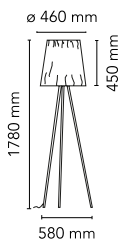

Rosy Angelis

by Philippe Starck , 1994

Floor lamp providing diffused light. Special ultra-lightweight fabric shade. Aluminum stems. Foam polycarbonate lamp-holder.

Mounting	Floor
Environment	Indoor
Finish	Grey
Weight	1.6 Kg
Light sources available	1 x LED 8W E27 740lm 2700K [e] cod. RF25323 DIMMER 1 x LED 8W E27 740lm 3000K [e] cod. RF25317 DIMMER

Emergency	Without
Switching	0-100% rotary dimmer located inside the lamp-holder and operated by a sleek satin-finished aluminium stem

Voltage	220-240V
Power	MAX 150W

Battery	No
Supply included	Yes

Cord Length 2500 mm