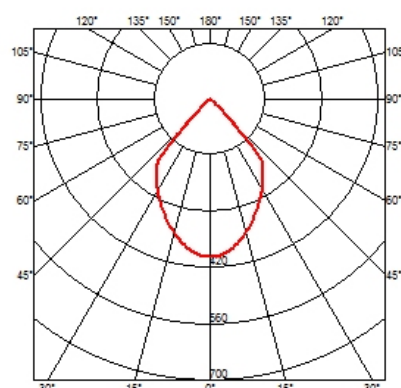

CERTIFICATIONS