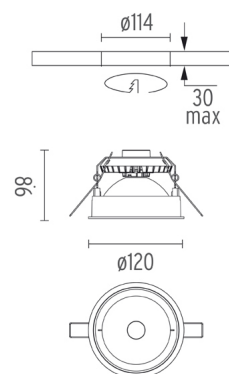

Wan Downlight . Lamps

LED Array

Lamp category:
LED

Socket:
Special base

Lamp type:
LED Array

Wan Downlight
designed by Johanna Grawunder

Embedded luminaire for LED light source. Power supply not included.

- 03.6154.30A White
- 03.6154.05A Polished aluminium
- 03.6154.14A Black
- 03.6154.GNA Green

CERTIFICATIONS