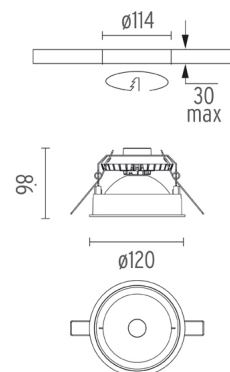

WAN DOWNLIGHT

Number of heads	1
Mounting	Ceiling recessed
Lamps description	LED Array DC 500 mA 9,2W 945 lm 3000K CRI 80
Environment	Indoor

OPTICAL

Light controller description	Protection glass
Aiming	Fixed
Light distribution symmetry	Symmetric
Beam angle	80°

ELECTRICAL

Transformer availability	Separate item
Transformer mounting	Remote
Transformer type	Electronic, Electronic dimmable, Electronic dimmable I-10V, Electronic dimmable dali
Emergency	Without
Insulation class	Class III

PHYSICAL

Cutout diameter (mm)	114
Diameter (mm)	120
Recessed depth (mm)	98
Construction material	Aluminium
Weight (kg)	0,35

Embedded luminaire for LED light source. Power supply not included.

- 03.6154.30A White
- 03.6154.05A Polished aluminium
- 03.6154.14A Black
- 03.6154.GNA Green

CERTIFICATIONS