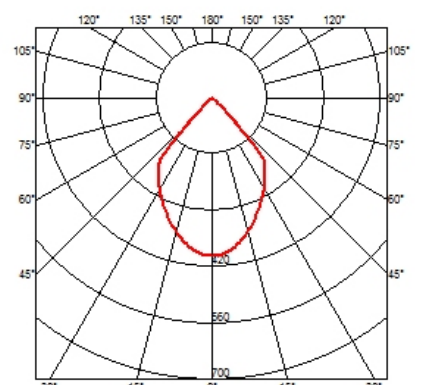

CERTIFICATIONS