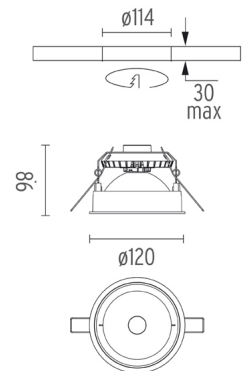

Wan Downlight . Accessories

Power Supply

60.8650

Constant Current Power Supply for LED. 20W / 500 mA
Non dimmable continuous current power supply 110/240V - 50/60Hz.

60.8534

Constant Current Power Supply for LED. Mains Dimming. 32W
Continuous current power supply of 32W, 230/240V - 50/60Hz with power current selected through adjustable 350/500/700 mA switch by trailing and leading edge dimming or push dimming.

60.8533

Constant Current Power Supply for LED. Dimmable 1-10V. 25W
Continuous current power supply of 25W, 120-240V - 50/60Hz with power current selected through adjustable 350/500/700mA 1-10V switch or push dimming.

60.8530

Constant Current Power Supply for LED. Dimmable Dali / Dimmable 1-10V / Push Dimming. 50W

Continuous current power supply of 25-50W, 220/240V - 50/60Hz with power current selected through adjustable 350/500/550/650/700/750/850/900/1050mA Dali switch, 1-10V switch or push dimming.

Wan Downlight
designed by Johanna Grawunder

Embedded luminaire for LED light source. Power supply not included.

- 03.6154.30A White
- 03.6154.05A Polished aluminium
- 03.6154.14A Black
- 03.6154.GNA Green

CERTIFICATIONS