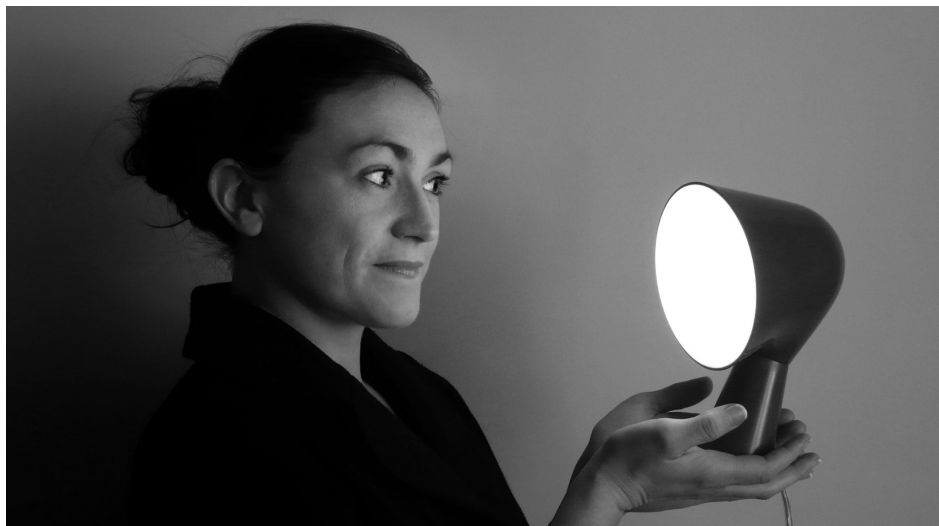

Binic, tavolo

by Ionna Vautrin

FOSCARINI

DESCRIPTION

Table lamp with direct light. Matt batch-dyed ABS base with metal ballast inside, upper part in glossy finish batch-dyed ABS with a white parabola and diffuser inside it, both in polycarbonate. ON/OFF switch on the transparent cable.

MATERIALS

Batch-dyed ABS and polycarbonate

COLORS

Anthracite, White, Blue, Yellow, Pink, Aquamarine

Binic, tavolo

technical details

FOSCARINI

Binic is the name of a small lighthouse on the coast of Brittany, the region the designer Ionna Vautrin comes from, which is the inspiring theme of this small table lamp filled with character. Its colorful and unusual shape whets the imagination and is immediately appealing. The round glossy finish upper volume is supported by a conical satin finish base, casting an intense and uniform spotlight downwards. With its palette of 6 trendy colours, Binic is in tune with the personality of whoever chooses his or her favourite version and it blends in seamlessly with a range of domestic environments and styles: a study, a child's or an adult's bedroom or a personal corner in a living room. A packaging designed by Ionna Vautrin herself, unique and fun like the lamp itself, suggests Binic as a "take away" object, to be given away as a present, or for personal use.

CE □ IP 20

ENERGY EFFICIENCY

A+, A

Binic, tavolo

Designer

FOSCARINI

IONNA VAUTRIN

After multiple European partnerships, and after receiving the “Grand Prix de la Création” in Paris in 2011, she opened her own studio, with an ambition to design immediate yet surprising objects, distinguished by the merger of industry and poetry.

Examples of this philosophy include the Binic table lamp, a small, friendly household spotlight, and the Chouchin family of lamps, with simple, familiar and complementary shapes and colours.

Binic, tavolo
family