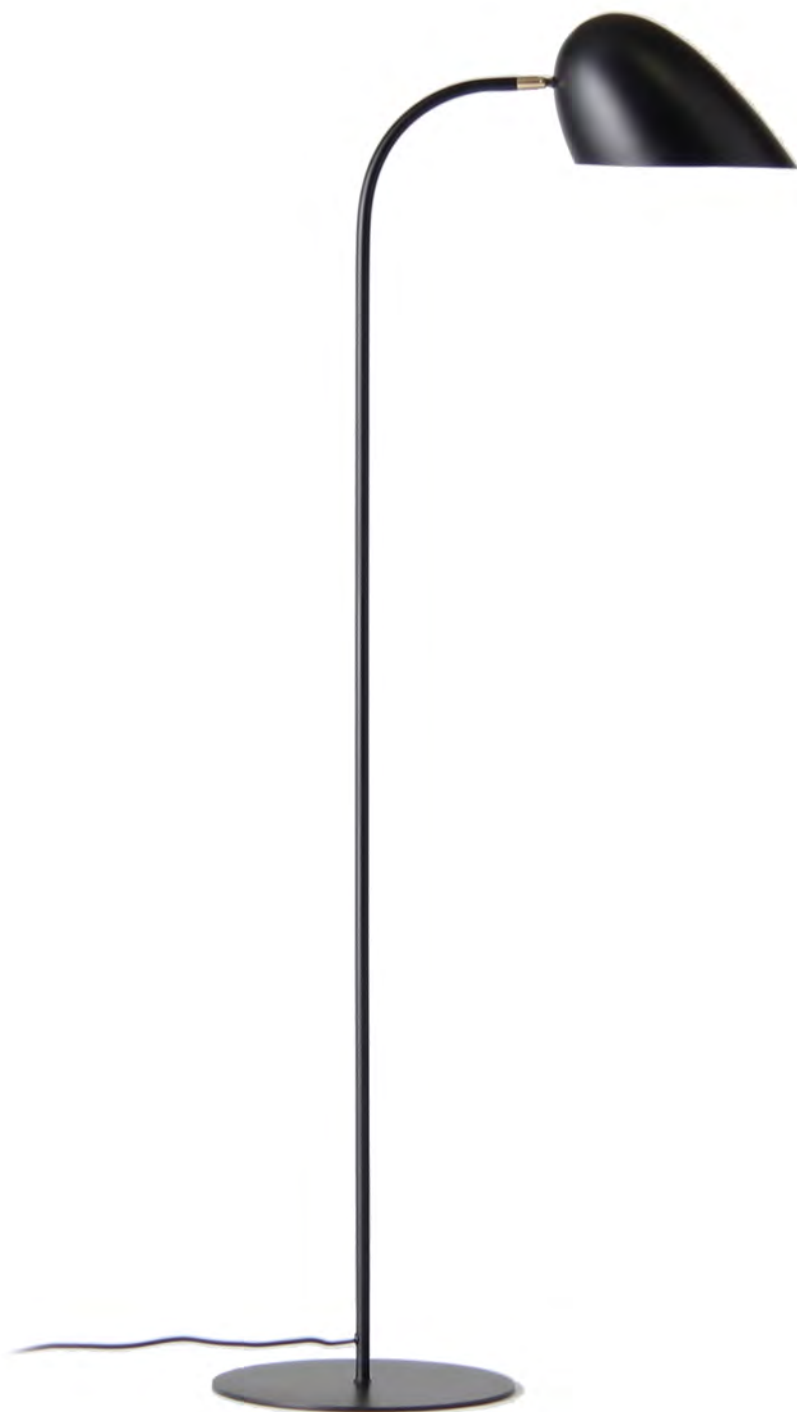

Hitchcock

- Metal chandelier with 3 arms
- Ø87 cm
- Metal painted black
- 210 cm black fabric cord
- Ceiling canopy: Ø14 cm
- Recommended bulb (not incl.) : E27 max. 3 x 60W. Energy Class A-E
- Designer: Frandsen Design

Hitchcock

- Metal table lamp
- Height 50 cm / Shade Ø21 cm
- Metal painted black
- 200 cm black fabric cord
- On/off switch on cord
- Recommended bulb (not incl.) : E27 max. 40W. Energy Class A-E
- Designer: Frandsen Design

Hitchcock

- Metal floor lamp
- Height 150 cm / Shade Ø22 cm
- Metal painted black
- 200 cm black fabric cord
- On/off switch on cord
- Recommended bulb (not incl.) : E27 max. 60W. Energy Class A-E
- Designer: Frandsen Design