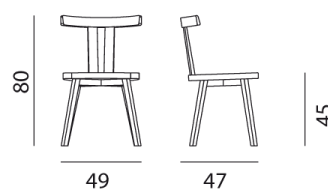

## Gray 23

collezione: **Gray / Chairs**  
designer: **Paola Navone**

Chair, frame in walnut or oak. Available wood finishes: natural lacquered American walnut / oak; white, grey, air force blue, black lacquered oak. Optional seat cushion with polyurethane foams.