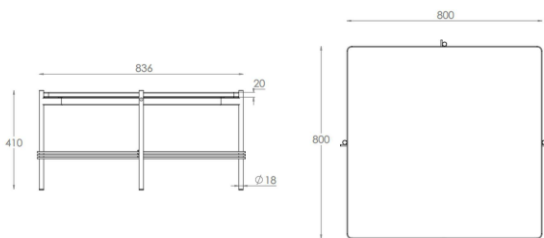

DESCRIPTION

TS Table is designed by GamFratesi. TS table work together as a small group, complementing each other with its different sizes and heights, but they also work equally well as singles. TS Table Square is available in four sizes, with a marble table top and black lacquered frame.

VERSION

Bianco Carrara - white marble top // black lacquered frame / RAL 9005 gloss 15
Nero Marquina - black marble top // black lacquered frame / RAL 9005 gloss 15
Grey Emperador - grey marble top // black lacquered frame / RAL 9005 gloss 15

TYPES

Order item - look for part number in the pricelist.
The series consists of the following:

TS COFFEE TABLE SQUARE 55x55, TS COFFEE TABLE SQUARE 80x80, TS COFFEE TABLE SQUARE 105x105, TS COFFEE TABLE SQUARE 130x80

TS COFFEE TABLE SQUARE 80x80
- Photo coming

TS COFFEE TABLE SQUARE 130x80
- Photo coming

FACTS

MEASUREMENT

Height: 350 mm
Width: 852 mm
Table top: 800 mm
Table top thickness: 20 mm
Leg diameter: 14 mm

WEIGHT ITEM

80x80: Table top 36 kg, Frame 4,5 kg

PACKAGING TYPE

Cardboard box, Chipboard, Foam

PACKAGING MEASUREMENT 80x80 - L X W X H CM

Table top: L: 90,4 X W:90,4 X H: 6 CM
Frame: L: 65 X W:65 X H:37,9 CM

WEIGHT PACKAGING - MATERIAL TYPE

80x80 Table top:
- Delivery note: 5 g
- Chipboard: 18285 g
- Foam protector: 700 g
- Strapping: 10 g
Total: 19 kg

80x80 Table frame:
- Delivery note: 5 g
- Cardboard: 1200 g
- Foam protector: 40 g
Total: 1,245 kg

WEIGHT TOTAL:

60,75 kg

NUMBER OF PARCELS

2 psc.

MEASUREMENTS