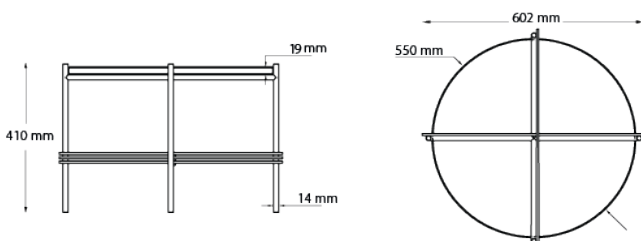

Designed by GamFratesi

**PRODUCT**

Item no  
Table top: 1002ZGP-055  
Frame: 100ZS1-055, 100ZS1M-055  
+ style code

**DESCRIPTION**

TS Table is designed by GamFratesi. TS table work together as a small group, complementing each other with its different sizes and heights, but they also work equally well as singles. TS Table is available in four sizes, with a marble/glass table top, black lacquered//brass frame.

**TYPES**

Order item - look for part number in the pricelist.  
The series consists of the following:

**TS TABLE Ø40, TS TABLE Ø55, TS TABLE Ø80, TS TABLE Ø105, TS TABLE ROUND CONSOLE Ø40**

**MEASUREMENTS**

**COLOURS**

**FACTS**

**MEASUREMENT**  
Height: 410 mm  
Width: 602 mm  
Table top diameter: 550 mm  
Table top thickness: 19 mm  
Leg diameter: 14 mm

**WEIGHT ITEM**  
Ø50: Table top 11,1 kg, Frame 2,0 kg

**PACKAGING TYPE**  
Cardboard box, Chipboard, Foam

**PACKAGING MEASUREMENT Ø55- L X W X H CM**  
Table top: L: 65,4 X W:65,4 X H: 6 CM  
Frame: L: 47,7 X W:47,7 X H:43,6 CM

**WEIGHT PACKAGING - MATERIAL TYPE**